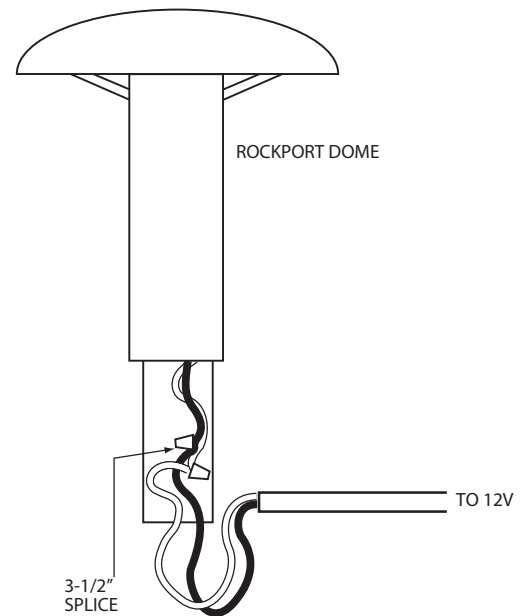

Construction:
Solid Brass with ABS tube.

Lamping:
Single Contact Bayonet.
4W 12v AC/DC LED - 400 Lumen
2700K/3000K

Electrical:
Remote 12-volt AC/DC power supply.

Dimensions:
Height 12"
Round Shade 10"
Round Base Tube 3"

Mounting:
19" ABS tube inserted to 3" round base for softscape. Optional Bottom base to secure to hardscape.

Finishes:
1. Verde Metal Etch 2. Satin Nickel (Plated Finish) 3. Copper Bronze Metal Etch 4. White Powder Coat 5. Ancient Bronze Metal Etch 6. Brass Bronze Metal Etch 7. Custom Color Finish 8. Copper Plate (Plated Finish) 9. Ancient Verde Metal Etch 10. Grey Bronze Metal Etch 11. Rust Brown Powder Coat 12. Black Powder Coat 13. Pewter (Plated Finish) 14. Oil Rubbed Bronze 15. Copper Edge Bronze Powder Coat 16. Black Iron Textured Matte Powder Coat 17. Copper Bronze Powder Coat 18. Marine Bronze Powder Coat (Oil Rubbed Bronze Alternative) 19. Polished Brass