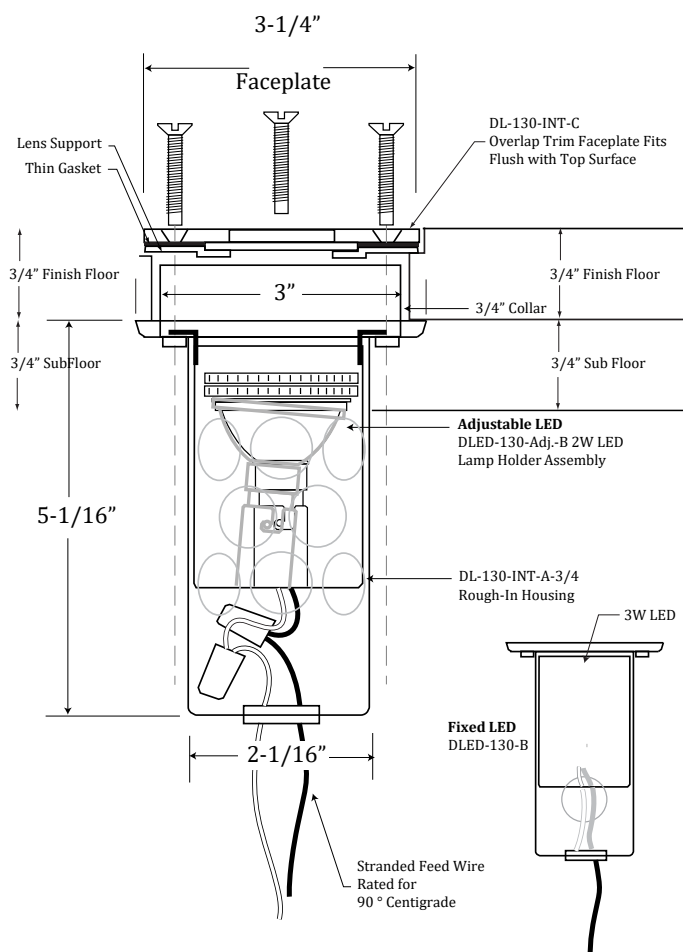

Construction: Aluminum or Brass rough-in housing, brass lamp compartment and brass top plate.

Dimensions:

Height: 5-1/6"

Cone Dia.: 2-1/16"

Top Dia: 3"

Face Plate: 3-1/4"

Rough-In

Sub Floor: 2-1/16"

Options: Drop-in Diffusion or linear lens.

DL-7726-130 Drop-in Diffusion Lens

DL-7727-130 Drop-in Linear Lens

Lamps:

403-SP:3W LED 2700K Spot

403-NFL:3W LED 2700K Flood

403-WFL:3W LED 2700K Wide Flood

402-15:2W LED 2700K or 3000K 15° (For Adjustable Fixture Only)

402-30:2W LED 2700K or 3000K 30° (For Adjustable Fixture Only)

402-60:2W LED 2700K or 3000K 60° (For Adjustable Fixture Only)

Ordering Information:

Part No.: DLED-130-3/4-INT-(403-See Lamp Options)-Finish-(See Finishes)

Part No.: DLED-130-3/4-INT-Adj.-(403-See Lamp Options)-Finish-(See Finishes)

DLED-130-EXT_071522