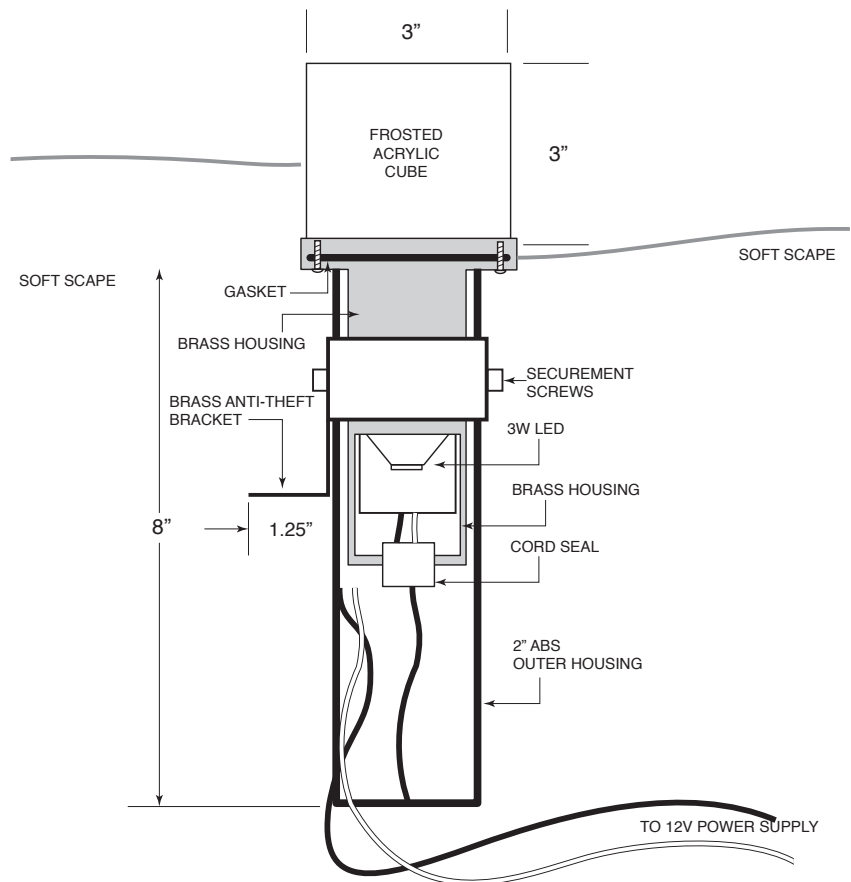

Project: Type: Product Catalog Submittal:

MICRO ILLUME GROUND MOUNT

Fixture Description:

An illuminated decorative 3" diameter solid cast acrylic glowing cylinder. Creates a stunning soft glow effect for art, accent and path lighting. Great for landscape, accent, path, light marker.

Lamping:

3W CREE chip LED. 130 Lumens. 90+ CRI.
Color Temp.: 2750K (Standard)
*3500K available on Special Order.

Voltage:

12V AC/DC. Remote Low Voltage Power Supply required.

Material:

Acrylic, brass and ABS.

Mounting:

2" PVC sleeve for direct burial.

Ordering Information

Model	Lamp
DLED-130-47-GM	DLED-406 5 Watt 12vAC/DC LED DLED-310-RGBW 6 Watt 12vAC/DC LED

DLED-130-47-GM_071522