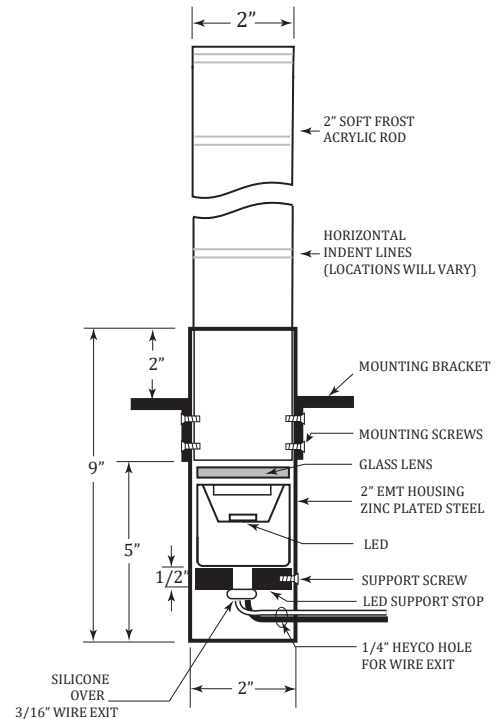

## ELECTRIC BAMBOO

**Fixture Description:**  
A decorative, glowing acrylic rod with vibrant horizontal accent lines that has the look of bamboo. Available in a variety of lengths and custom colors (consult factory). Perfect for themed areas where a tropical look needs to be achieved. Electric Bamboo makes a unique lighting statement that will leave an unforgettable impression.

**Electrical:**  
Requires remote 12v AC/DC Low Voltage Power Supply.

**Material:**  
Zinc plated steel housing. Cast acrylic decorative rod.

**Lamping:**  
5W 12v AC/DC LED, 170 lumens, 2750K Cree Chip.  
6 Watt RGBW LED, 12vAC/DC LED.

**Mounting:**  
Mounting Brackets for direct burial.

Model	Hight	Lamp
DLED-130-47-2	10", 19", 42", 54", 68"	DLED-406 5 Watt 12vAC/DC LED DLED-310-RGBW 6 Watt 12vAC/DC LED

DLED-130-47-2\_071522