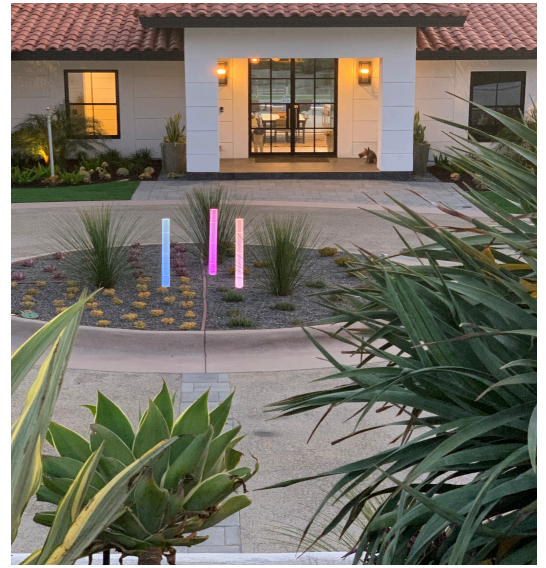

Project: Type: Product Catalog Submittal:

ELECTRIC BAMBOO

Fixture Description:
A decorative, glowing acrylic rod with vibrant horizontal accent lines that has the look of bamboo. Available in a variety of lengths and custom colors (consult factory). Perfect for themed areas where a tropical look needs to be achieved. Electric Bamboo makes a unique lighting statement that will leave an unforgettable impression.

Electrical:
Requires remote 12v AC/DC Low Voltage Power Supply.

Material:
Zinc plated steel housing. Cast acrylic decorative rod.

Lamping:
5W 12v AC/DC LED, 170 lumens, 2750K Cree Chip.
6 Watt RGBW LED, 12vAC/DC LED.

Mounting:
Mounting Brackets for direct burial.