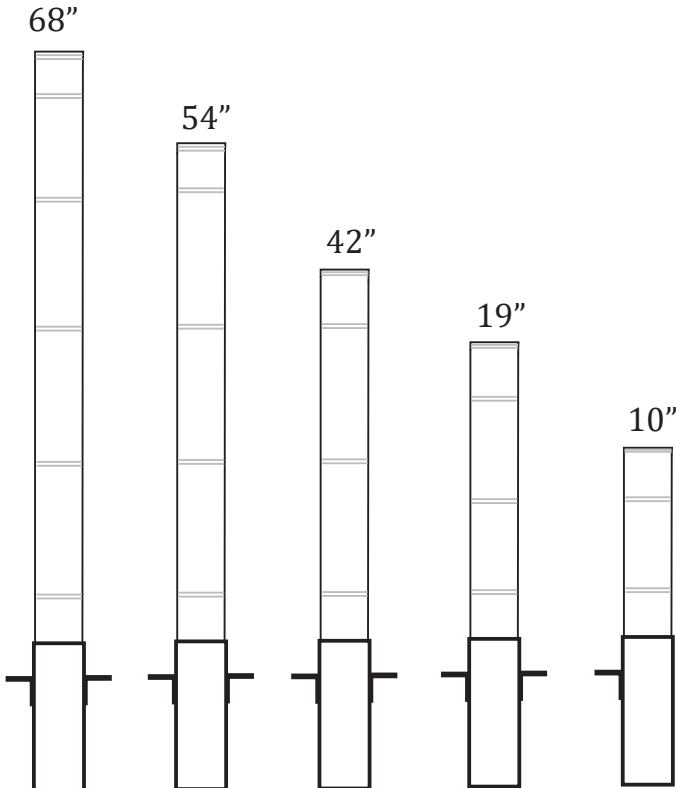

Model	Hight	Lamp
DLED-130-47-2	10", 19", 42", 54", 68"	DLED-406 5 Watt 12vAC/DC LED DLED-310-RGBW 6 Watt 12vAC/DC LED