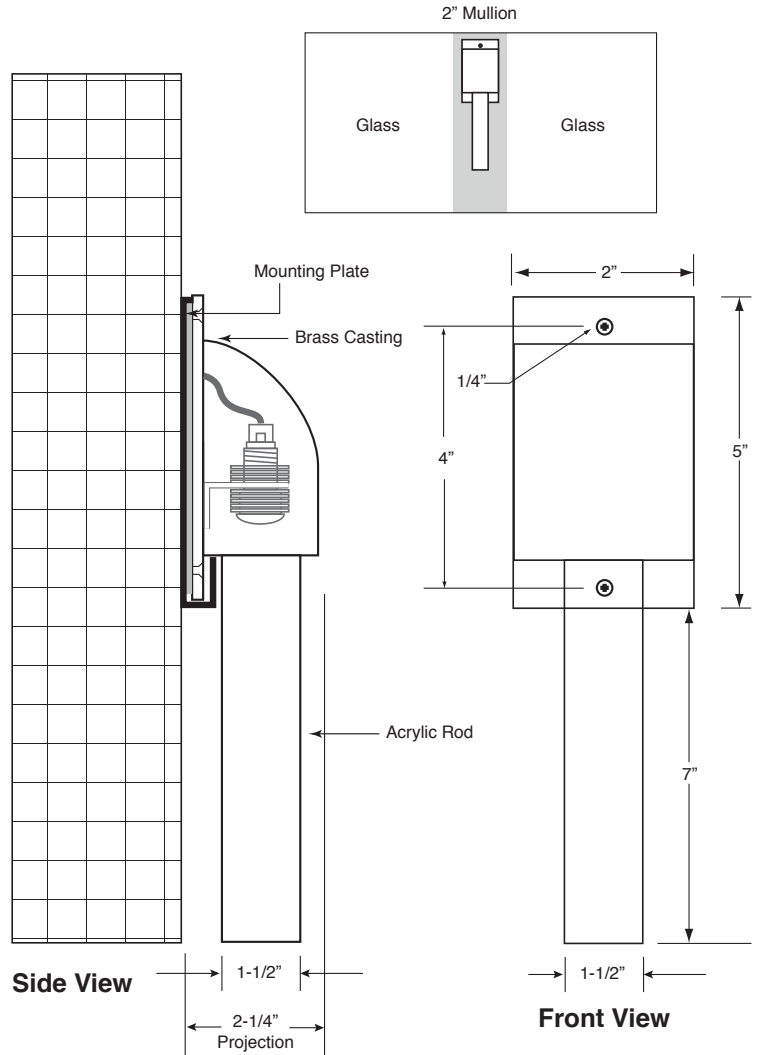

Finishes:

1. Verde Metal Etch
2. Satin Nickel (Plated Finish)
3. Copper Bronze Metal Etch
4. White Powder Coat
5. Ancient Bronze Metal Etch
6. Brass Bronze Metal Etch
7. Custom Color Finish
8. Copper Plate (Plated Finish)
9. Ancient Verde Metal Etch
10. Grey Bronze Metal Etch
11. Rust Brown Powder Coat
12. Black Powder Coat
13. Pewter (Plated Finish)
14. Oil Rubbed Bronze
15. Copper Edge Bronze Powder Coat
16. Black Iron Textured Matte Powder Coat
17. Copper Bronze Powder Coat
18. Marine Bronze Powder Coat (Oil Rubbed Bronze Alternative)
19. Polished Brass

NOTE: 35,000 hour LED lamp life. 3 year warranty. Wet location suitable.