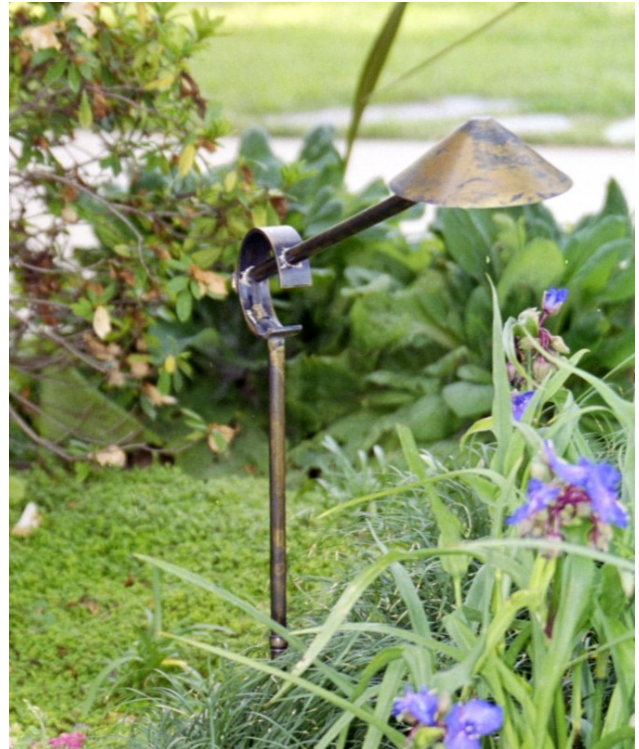

dreamscape

LIGHTING MFG., INC.

Project: Type: Product Catalog Submittal:

Eclipse

Fixture Description:
A floating disc cantilevered from a crescent-shaped body. Provides excellent down-lighting from a concealed light source.

Construction:
Solid Brass

Light Source:
Single contact Bayonet LED
2Watts, 12V, 200 Lumens

Color Temp:
2700K / 3000K

Electrical:
Requires remote Low Voltage 12v Power Supply.

Mounting:
Conduit mount to all standard flanges, box covers, and stakes with 1/2" N.P.T inlet.

Dimensions:
Height: 23 1/2"
Width: 5"
Extension: 18 1/2"

Finishes:
1. Verde Metal Etch 2. Satin Nickel (Plated Finish) 3. Copper Bronze Metal Etch 4. White Powder Coat 5. Ancient Bronze Metal Etch 6. Brass Bronze Metal Etch 7. Custom Color Finish 8. Copper Plate (Plated Finish) 9. Ancient Verde Metal Etch 10. Grey Bronze Metal Etch 11. Rust Brown Powder Coat 12. Black Powder Coat 13. Pewter (Plated Finish) 14. Oil Rubbed Bronze 15. Copper Edge Bronze Powder Coat 16. Black Iron Textured Matte Powder Coat 17. Copper Bronze Powder Coat 18. Marine Bronze Powder Coat (Oil Rubbed Bronze Alternative) 19. Polished Brass