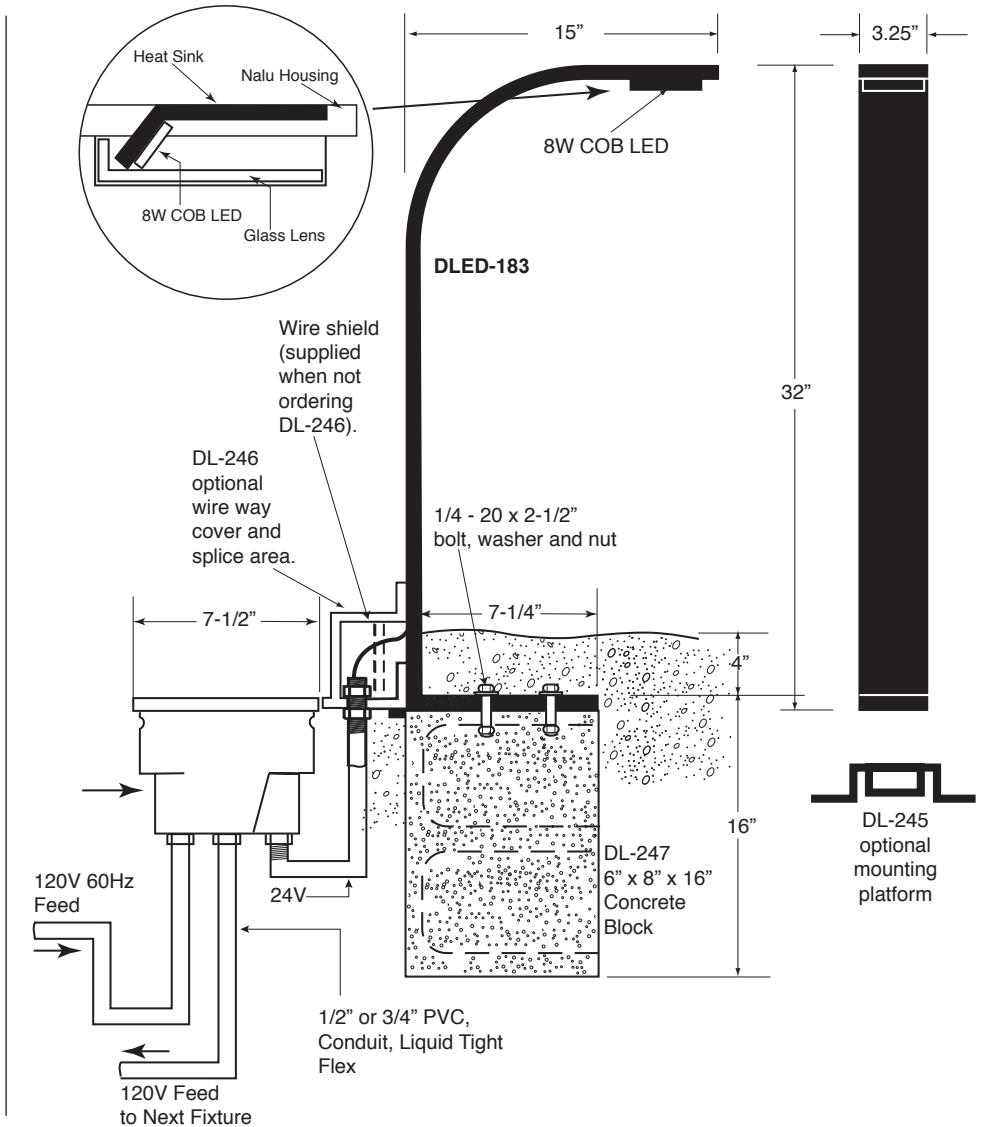

NALU

8W

dreamscape
LIGHTING MFG., INC.

A Sculptured Formed Illuminator with LED Light Source Lamping: 8W LED COB 2700K

PROJECT	TYPE	CATALOG NUMBER
---------	------	----------------

Fixture Description:

A sculptural formed illuminator that utilizes an 8 watt Constant Voltage COB 24V LED light source. Provides general accent illumination to highlight landscape vegetation or hardscape.

Material:

.040 solid brass construction.

Electrical:

Remote 24-volt DC Constant Voltage Driver for LED.

Available Finishes:

1. Verdè, 2. Satin Nickel, 3. Copper Bronze, 4. White*, 5. Ancient Bronze, 6. Brass Bronze, 7. Custom, 8. Copper Plate, 9. Ancient Verdè. 10. Grey Bronze, 11. Rust Brown*, 12. Black*, 13. Pewter, 14. Oil Rubbed Bronze, 15. Copper Edge Bronze*, 16. Black Textured Matt Iron*, 17. Copper Bronze*

* Powder coat finishes

Mounting:

Base is supplied with 2-3/8" holes for bolting down to below grade mounting platform or concrete block.

Cat. Number	Description
DL-245	Brass Mounting Platform
DL-246	Brass 1/2" PVC Bottom Plate with wire way cover
DL-247	Concrete Block
DLED-408	8 Watt COM 24v DC LED

Model Number	Construction	Lamp	Lamp Life	Finishes
DLED-183	Solid Brass	1 - 8W 24v DC - COB - 2700K	25,000 Hrs. / 3 Years	1-17 Finishes

NALU 183

MOUNTING DETAIL