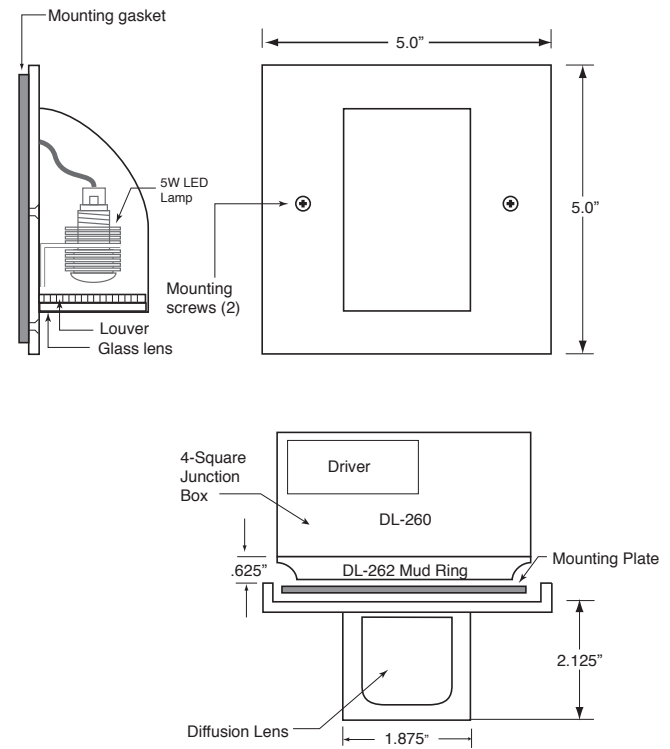

Mounting:

Solid brass 8/32" phillips screws mount faceplate to 2-gang and standard 4x4 electrical mounting box. Custom brass back box available.

Finishes: *Powder Coat Finishes

1. Verde, 2. Pewter, 3. Copper Bronze, 4. White, 5. Ancient Bronze, 6. Brass Bronze, 7. Custom, 8. Copper Plate, 9. Ancient Verde, 10. Grey Bronze, 11. Rust Brown*, 12. Black*, 13. Pewter, 14. Oil-Rubbed Bronze, 15. Copper Edged Bronze, 16. Black Iron Textured Matte*, 17. Copper Edge Bronze*

Cat. Number	Description
DL-260	4" square deep steel box
DL-260-B	4" square deep brass box
DL-261	Cast aluminum wet location box
DL-262	2 gang 1/2" raised mounting ring for use with DL-262 2-Gang Mud Ring (included with face plate)

Lamping

Cat. Number	Description
406	5W 2750K LED, Spot or Flood (40°), 177 lumens 12V AC/DC, Optional beam patterns available

Solid brass mounting box

4" square deep box with mounting ring

Cast aluminum wet location mounting box

DL-260-B
4-5/8" SQ. x 3" D

DL-260
4" SQ. x 2-1/4" D

DL-261
4-1/2" SQ. x 3" D

To Form a Catalog Number:	Part No.	Lens	Lamp	Voltage	Finish
	DLED-126-SSD	B	406 FL	120	4
Which Specifies:	DLED-126-SSD	A - Linear B - Diffusion	406- 5W 2750K LED FL-Flood SP-Spot (other color temps. available)	120V 240V 277V	4 - White See all finishes above
	DLED-126 5Watt Requires 12v remote AC/DC power supply.				