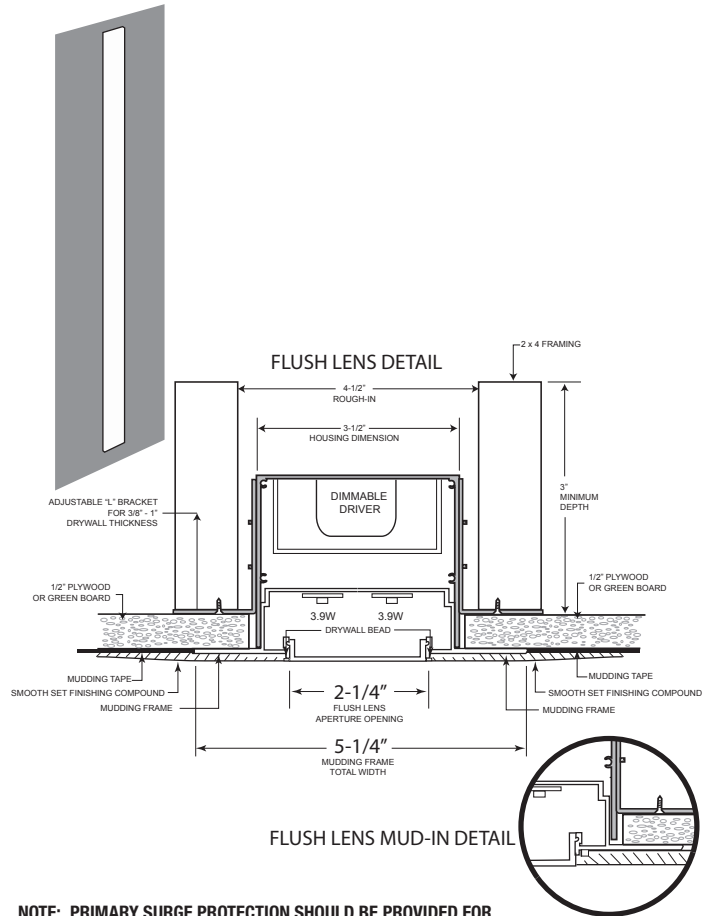

- Adjustable L-Bracket:** Allows for 3/8" - 1" variable recessed depth alignment.
NOTE: For any other thickness contact factory for a custom bracket.

- Housing:** Fixture wall is .0625 extruded aluminum.
- White powder coated wiring cover.**
- Fixture has one 1/2" knockout on each end.**

Housing Dimensions: 3.50"W x 3"D

Length: See Chart

Patent: Design Patent No. 473,670S
US Patent No. US 6,616,309 B2

NOTE: This fixture is NON-IC. If fixture is installed in an insulated space, installation must be held back 3" from contact with fixture. Please check your local electrical and building codes.

NOTE: PRIMARY SURGE PROTECTION SHOULD BE PROVIDED FOR MAXIMUM LIFE EXPECTANCY OF ELECTRONIC COMPONENTS

To Form a Catalog Number:	Prefix	Series	Lens	Length*	LED Length*	Color Temp.	LED Watts per Ft.	Wall Mount	Dimming	Voltage
Which Specifies:	DLED	9800	FL Flush Mount	Length	OPTIMAL DIMENSIONS: 25", 37", 49", 61" 73", 85", 97"	3K-90	7.8	WM Wall Mount	L3DA-ECO LUTRON Hi-Lume™ 1% EcoSystem (3 Wire)	120/ 277
					TO SPECIFY AN OPTIMAL DIMENSION, USE A NUMBER DIVISIBLE BY 3 AND ADD 1" . NOTE: ANY DIMENSION MAY BE FABRICATED, BUT LIGHT UNIFORMITY MAY BE IMPACTED	27K-90		CM Ceiling Mount	LTEA2W LUTRON Hi-Lume™ 1% 2-Wire	120
						35K-90			LTF 2-Wire	120
									LTF 3-Wire	120
									LTF-0-10	120 or 277

Ordering Example: **DLED-9800-49MOL-FL-3K-90-7.8-WM-LTF-120**