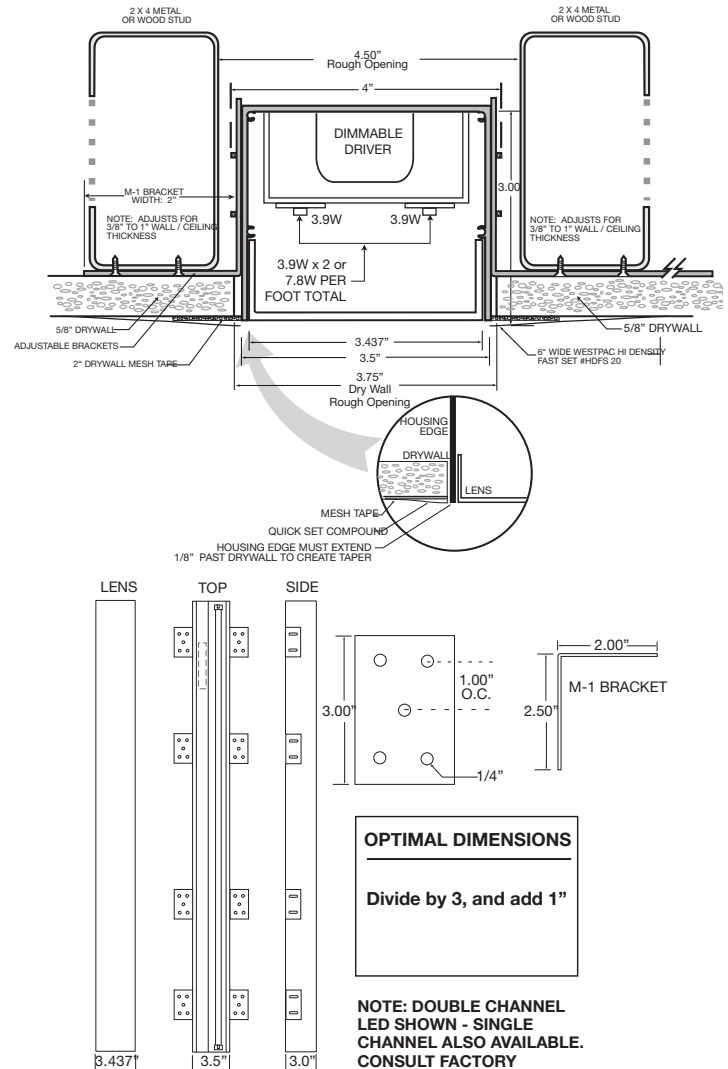

Housing Dimensions: 3.50"W x 3"D

Length: See Chart

Patent: Design Patent No. 473,670S

US Patent No. US 6,616,309 B2

Voltage: 120V or 277V.

L Brackets: Add suffix "M-1" or

"MOD" = modified bracket (consult factory)

Label: ETL for damp location.

LED Wattage per Foot	Lumens per Foot	Color Temp.	CRI
7.8W	712	3K-90	97
7.8W	700	27K-90	90+
7.8W	712	35K-90	90+

Fixture Wattage per Foot	Lumens per Foot	Color Temp.	CRI
9.4W	390	3K-90	97
9.4W	382	27K-90	90+
9.4W	390	35K-90	90+

Prefix	Series	Length Length* (Maximum Overall Length)	Lens Type	Lens Mounting	Temperature	LED Watts per Foot	Mounting	Dimming	Voltage
DLED	9000	" M.O.L.	HTW-B	FL	3K-90	7.8	WM	HDA	120
DLED	9000	" M.O.L.	High Transmission	Flush	3K-90	7.8	Wall Mount	L3DAE-ECO	120 or 277
		TO SPECIFY AN OPTIMAL DIMENSION, USE A NUMBER DIVISIBLE BY 3 AND ADD 1" .	Semi-Gloss	FL	27K-90		Ceiling Mount	LUTRON Hi-Lume™ 1% EcoSystem	
			White	HTW-B	35K-90		Mount	LTE	120
			High Transmission	HTW-SB			CM	LUTRON 1% 2-Wire	120
			Satin White					LTF	120
								2-Wire	120
								LTF-0-10	120
								2-Wire	277

NOTE: ANY DIMENSION MAY BE FABRICATED, BUT LIGHT UNIFORMITY MAY BE IMPACTED

OPTIMAL DIMENSIONS
Divide by 3, and add 1"

NOTE: DOUBLE CHANNEL LED SHOWN - SINGLE CHANNEL ALSO AVAILABLE. CONSULT FACTORY

Ordering Example: **DLED-9000-49-HTW-B-FL-3K-90-7.8-WM-HDA-ECO-120**

©2020 Dreamscape Lighting
Specifications are subject to change without notice.

5521 West Washington Blvd.
Los Angeles, CA 90016

Telephone: (323) 933-5760
FAX: (323) 933-3607

www.dreamscapelighting.com
info@dreamscapelighting.com

DLED-9000-7.8_15_21