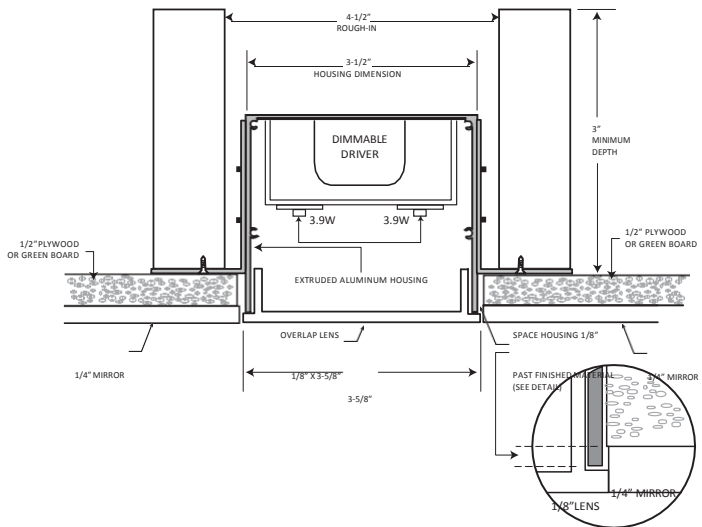

Recessed Trimless Dimmable LED Bath / Vanity Fixture with Screwless Decorative 97 CRI (3K) U-Shaped White Acrylic Diffuser and Integral Electronic Driver

PROJECT	TYPE	CATALOG NUMBER

Fixture Description:

Multi-lamp recessed trimless dimmable linear LED fixture with integral flush-with-drywall self-finishing housing and screwless decorative white overlap acrylic diffuser. Suitable for wall or ceiling mount applications.

Features:

- -**Diffuser:** High Transmission U-shaped white acrylic. Diffuser attachment friction fit or clips. Sand blasted white finish available.
- -**Lamping:** 50,000 hour 2 x 3.9W LED light source.
- -**Electrical:** All drivers are constant voltage. 24VDC.
- -**Dimming:** Lutron L3DAE-HiLume 1% EcoSystem 120V-277V; Lutron LTEA-2Wire Hi-lume forward phase 120V; LTF- 0-10V dimming - 120V or 277V
- -**Adjustable L-Bracket:** Allows for 3/8" - 1" variable recessed depth alignment.
- -**Housing:** Fixture wall is .0625 extruded aluminum and has one 1/2" knockout on end where ballast is located.

Housing Dimensions: 3.50"W x 3"D
Length: See Chart

Patent: Design Patent No. 473,670S
US Patent No. US 6,616,309 B2

Voltage: 120V or 277V.

L Brackets: Add suffix "M-1" or "MOD" = modified bracket (consult factory)

NOTE: This fixture is NON-IC. If fixture is installed in an insulated space, installation must be held back 3" from contact with fixture. Please check your local electrical and building codes.

LED Wattage per Foot	Lumens per Foot	Color Temp.	CRI
7.8W	712	3K-90	97
7.8W	700	27K-90	90+
7.8W	712	35K-90	90+

Fixture Wattage per Foot	Lumens per Foot	Color Temp.	CRI
9.4W	390	3K-90	97
9.4W	382	27K-90	90+
9.4W	390	35K-90	90+

To Form a Catalog Number:	Prefix DLED	Series 122	Length* 49	LED Length*	Lens Type HTW-B	Lens Placement OL	Color Temp. 3K-90	LED Watts per Ft. 7.8	Wall Mount WM	Dimming LTF	Voltage 120
Which Species:	DLED	12000	Length	OPTIMAL DIMENSIONS: 25", 37", 49", 61" 73", 85", 97"	High Trans. Semi-Gloss White HTW-B	Overlap OL	3K-90 27K-90 35K-90	7.8	WM	L3DAE Lutron Eco System LTEA2W Lutron 2-Wire LTF 2-Wire LTF 2-Wire LTF-0-10 LTF-0-10	120-277 120 120 277 120 277
IMPORTANT: Dreamscape can manufacture any dimension required.				NOTE: ANY DIMENSION MAY BE FABRICATED, BUT LIGHT UNIFORMITY MAY BE IMPACTED	High Trans. Satin White HTW-SB						

Ordering Example: DLED-12000-49"MOL-HTW-B-OL-3K-90-7.8-WM-M-1-LTEA2-120