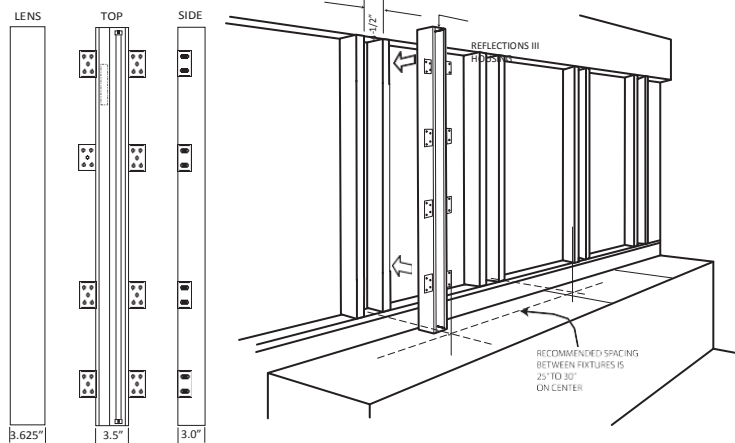

Recessed Trimless Dimmable LED Bath / Vanity Fixture with Screwless Decorative 97 CRI (3K) U-Shaped White Acrylic Diffuser and Integral Electronic Driver

PROJECT	TYPE	CATALOG NUMBER

Fixture Description:

Multi-lamp recessed trimless dimmable linear LED fixture with integral flush-with-drywall self-finishing housing and screwless decorative white overlap acrylic diffuser. Suitable for wall or ceiling mount applications.

Features:

- -**Diffuser:** High Transmission U-shaped white acrylic. Diffuser attachment friction fit or clips. Sand blasted white finish available.
- -**Lamping:** 50,000 hour 2 x 3.9W LED light source.
- -**Electrical:** All drivers are constant voltage. 24VDC.
- -**Dimming:** Lutron L3DAE-HiLume 1% EcoSystem 120V-277V; Lutron LTEA-2Wire Hi-lume forward phase 120V; LTF- 0-10V dimming - 120V or 277V
- -**Adjustable L-Bracket:** Allows for 3/8" - 1" variable recessed depth alignment.
- -**Housing:** Fixture wall is .0625 extruded aluminum and has one 1/2" knockout on end where ballast is located.

Housing Dimensions: 3.50"W x 3"D
Length: See Chart

Patent: Design Patent No. 473,670S
US Patent No. US 6,616,309 B2

Voltage: 120V or 277V.

L Brackets: Add suffix "M-1" or "MOD" = modified bracket (consult factory)

NOTE: This fixture is NON-IC. If fixture is installed in an insulated space, installation must be held back 3" from contact with fixture. Please check your local electrical and building codes.

LED Wattage per Foot	Lumens per Foot	Color Temp.	CRI
7.8W	712	3K-90	97
7.8W	700	27K-90	90+
7.8W	712	35K-90	90+

Fixture Wattage per Foot	Lumens per Foot	Color Temp.	CRI
9.4W	390	3K-90	97
9.4W	382	27K-90	90+
9.4W	390	35K-90	90+

To Form a Catalog Number:	Prefix DLED	Series 122	Length* 49	LED Length*	Lens Type HTW-B	Lens Placement OL	Color Temp. 3K-90	LED Watts per Ft. 7.8	Wall Mount WM	Dimming LTF	Voltage 120
Which Species:	DLED	12000	Length	OPTIMAL DIMENSIONS: 25", 37", 49", 61" 73", 85", 97"	High Trans. Semi-Gloss White HTW-B	Overlap OL	3K-90 27K-90 35K-90	7.8	WM	L3DAE Lutron Eco System LTEA2W Lutron 2-Wire LTF 2-Wire LTF 2-Wire LTF-0-10 LTF-0-10	120-277 120 120 277 120 277
IMPORTANT: Dreamscape can manufacture any dimension required.				NOTE: ANY DIMENSION MAY BE FABRICATED, BUT LIGHT UNIFORMITY MAY BE IMPACTED	High Trans. Satin White HTW-SB						

Ordering Example: DLED-12000-49"MOL-HTW-B-OL-3K-90-7.8-WM-M-1-LTEA2-120