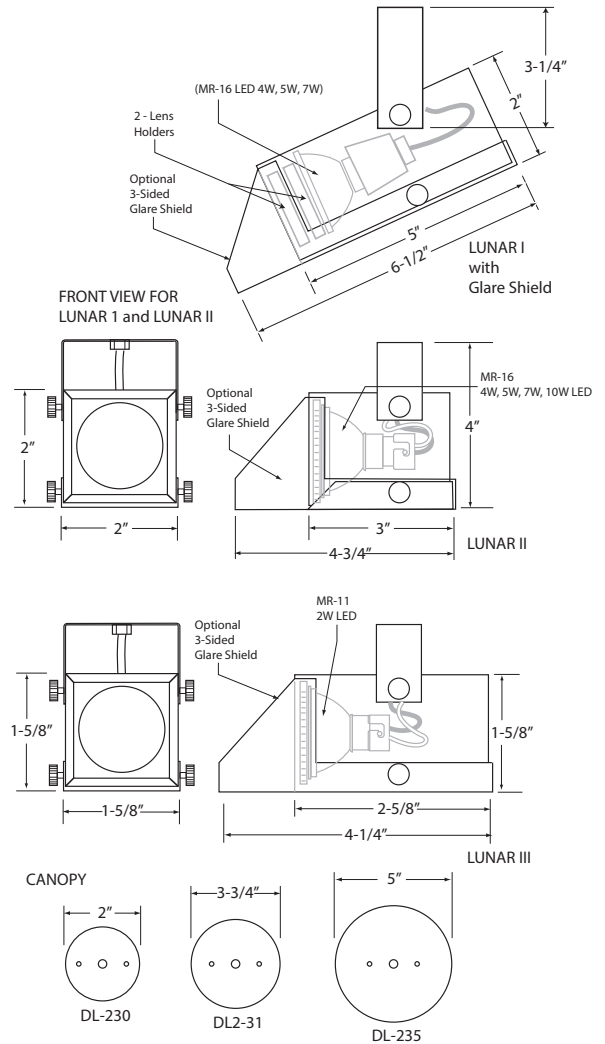

Construction: Solid brass construction with optional glare shield and light control accessories. Also available as a canopy mount or ground mount accent light.
(See spec sheet for Lunar Post and Stake Mount).

Lamping: Lunar I: 4W, 5W, 7W, MR-16 LED Retrofit - 2700K / 3000K
Lunar II: 4W, 5W, 7W, MR-16 LED Retrofit - 2700K / 3000K
Lunar III: 2W MR-11 LED Retrofit - 2200K / 2700/3000K

Electrical: Requires remote 12 volt source.

Mountings: Yoke mount, 1/2" NPT canopy.

Labels: ETL Listed Wet Location - Conforms to UL1838

Diffusers: Diffusion and linear lens. See ordering chart below.

Finishes: 1. Verdè 2. Satin Nickel 4. White* 5. Ancient Bronze 6. Brass Bronze
7. Custom 8. Copper Plate 9. Ancient Verdè 10. Grey Bronze 11. Rust Brown*
12. Black* 13. Pewter 14. Oil-Rubbed Bronze 15. Copper-Edged Bronze
16. Black Iron Textured Matte* *powder coat finish

Lamps: NOTE: LUNAR III WILL ONLY ACCEPT DLED-304 MR-11 RETROFIT LAMP

Cat. Number	Description
DLED-102	Lunar I
DLED-104	Lunar II
DLED-133	Lunar III
DL-210	3-sided glare shield for Lunar I & II
DL-215	3-sided glare shield for Lunar III
DL-230	2" round canopy for all fixtures
DL-231	3-3/4" round canopy for all fixtures
DL-235	5" round canopy for all fixtures
DL-224	Honeycomb Louver
DL-226	Diffusion lens for all fixtures
DL-227	Linear lens for all fixtures
DL-228	Clear lens for all fixtures - standard

To Form a Catalog Number:	Part No.	Lamp.	Beam Spread	Color Temp.	Accessories	Optics	Finish
	DLED-102	301	15°	2700K	210	224	14
Which Specifies:	DLED-102	301	15°	2200K, 2700K	210	224	14
	DLED-104	302	30°	3000K, 5700K	215	226	Oil-Rubbed Bronze
		303	60°	3000K	230	227	
	DLED-133	304	15°, 30°, 60°, 120°	2700K / 3000K	235		(See all other available finishes above left).

LAMPS

Part No.	Watts	Lumens	Bulb Type	Wet WL IP-61	Damp Location	Available Beam Spreads	CRI	Color Temp.
DLED-301	4	230	MR-16	WL	NA	15°, 30°, 60°, 120°	85	2200K, 2700K
DLED-302	5	420	MR-16	WL	NA	15°, 30°, 60°, 120°	85	3000K, 5700K, Red, Blue, Green, Amber
DLED-303	7	560	MR-16	WL	NA	15°, 30°, 60°, 120°	85	
DLED-304	2	120	MR-11	WL	NA	15°, 30°, 60°, 120°	85	
DLED-305	7.5 Sorra	600	MR-16	NA	DL	25°, 36°	95	2700K, 3000K

Ordering Example: **DLED-102-301-15°-2700K-210-224-14**

©2020 Dreamscape Lighting
Specifications are subject to change without notice.

5521 West Washington Blvd.
Los Angeles, CA 90016

Telephone: (323) 933-5760

www.dreamscapelighting.com
info@dreamscapelighting.com