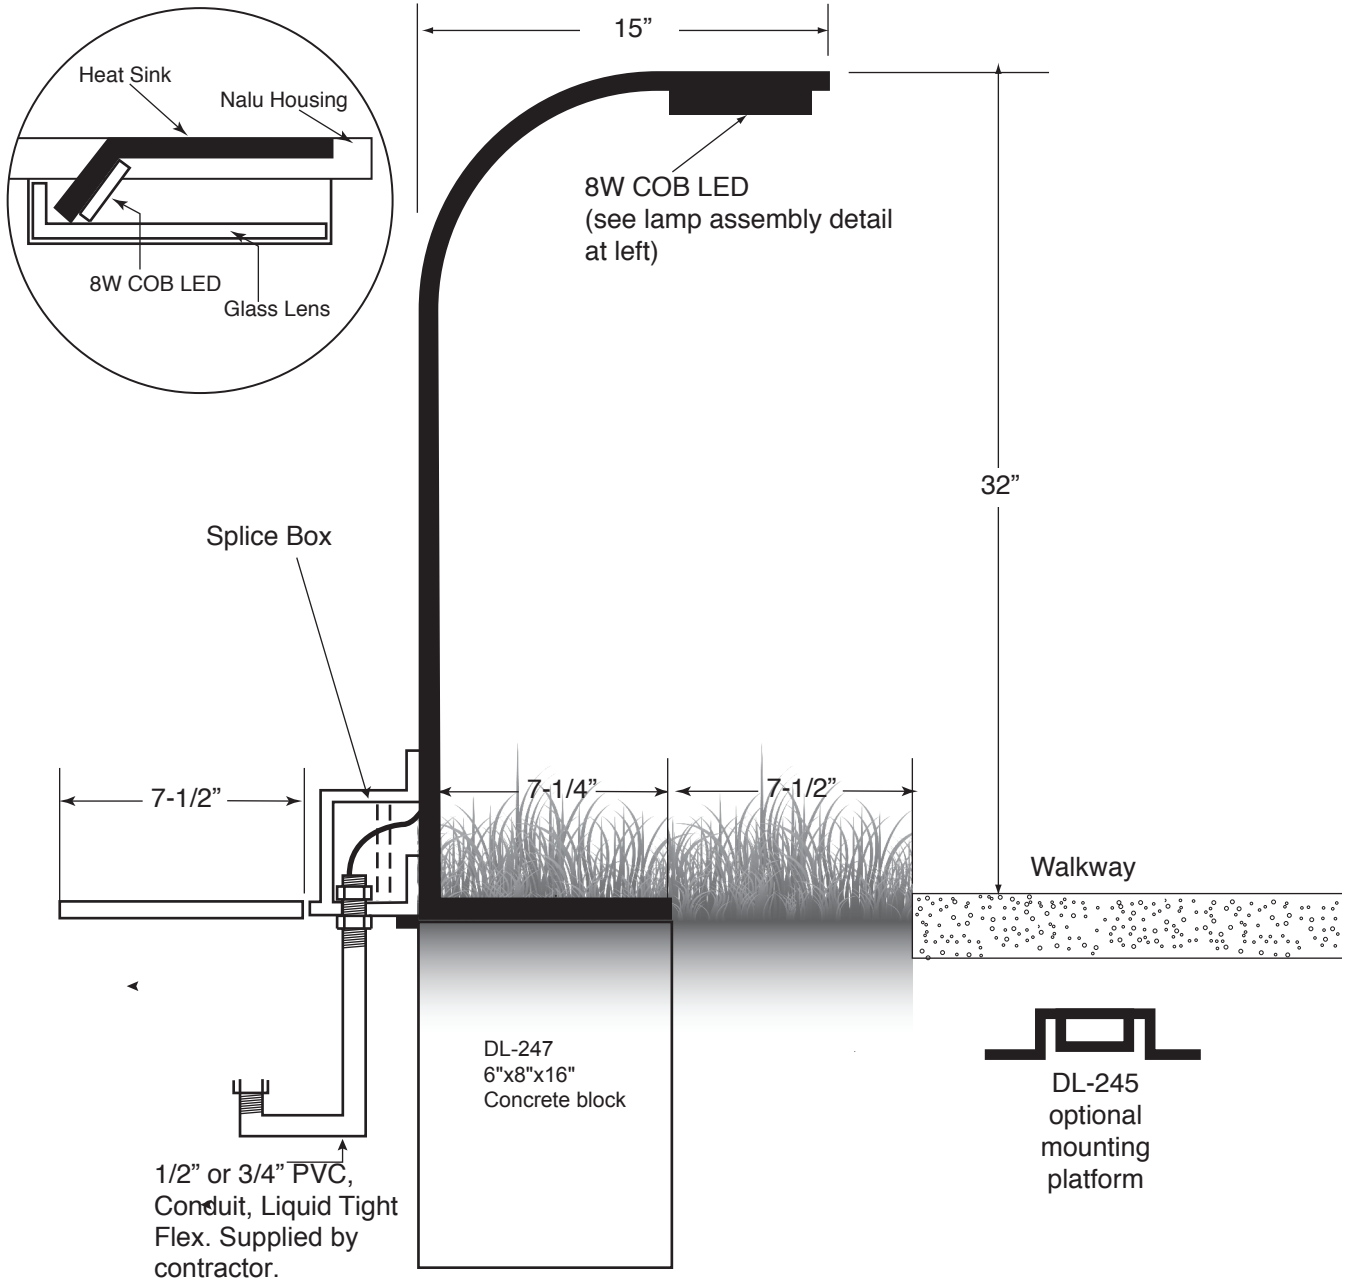

NALU

8W

dreamscape
LIGHTING MFG., INC.

A Sculptured Formed Illuminator with LED Light Source
Lamping: 8W LED COB 2700K

PROJECT	TYPE	CATALOG NUMBER
---------	------	----------------

Fixture Description:

A sculptural formed illuminator that utilizes an 8 watt Constant Voltage COB 24V LED light source. Provides general accent illumination to highlight landscape vegetation or hardscape.

Material:

.040 solid brass construction.

Electrical:

Remote 24-volt DC Constant Voltage Driver for LED.

Available Finishes:

1. Verdè, 2. Satin Nickel, 3. Copper Bronze, 4. White*, 5. Ancient Bronze, 6. Brass Bronze, 7. Custom, 8. Copper Plate, 9. Ancient Verdè, 10. Grey Bronze, 11. Rust Brown*, 12. Black*, 13. Pewter, 14. Oil Rubbed Bronze, 15. Copper Edge Bronze*, 16. Black Textured Matt Iron*, 17. Copper Bronze*

* Powder coat finishes

Mounting:

Base is supplied with 2-3/8" holes for bolting down to below grade mounting platform or concrete block.

Cat. Number	Description
DL-245	Brass Mounting Platform
DL-246	Brass 1/2" PVC Bottom Plate with wire way cover
DL-247	Concrete Block
DLED-408	8 Watt COM 24v DC LED

Model Number	Construction	Lamp	Lamp Life	Finishes
DLED-183	Solid Brass	1 - 8W 24v DC - COB - 2700K	25,000 Hrs. / 3 Years	1-17 Finishes

NALU 183

MOUNTING DETAIL

dreamscape

LIGHTING MFG., INC.

5521 W. Washington Blvd. • Los Angeles, CA 90016
 Phone: 323-933-5760 • FAX: 323-933-3607
info@dreamscapelighting.com • www.dreamscapelighting.com
 Specifications subject to change without notice. • DLED187_090114