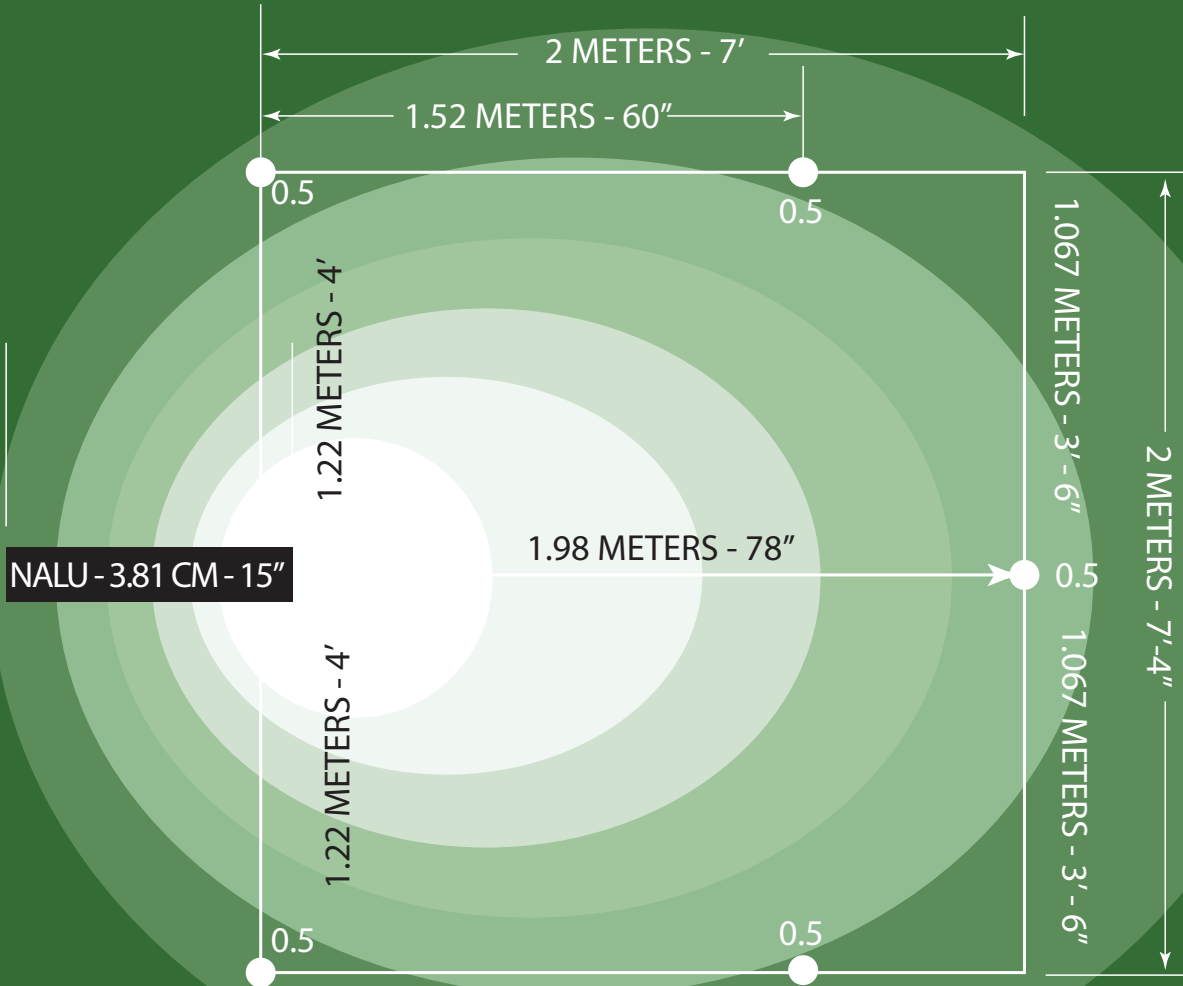

Model Number	Construction	Lamp	Lamp Life	Finishes
DLED-183	Solid Brass	1 - 8W 24v DC - COB - 2700K	25,000 Hrs. / 3 Years	1-17 Finishes

NALU 183

MOUNTING DETAIL

dreamscape

LIGHTING MFG., INC.

5521 W. Washington Blvd. • Los Angeles, CA 90016
 Phone: 323-933-5760 • FAX: 323-933-3607
info@dreamscapelighting.com • www.dreamscapelighting.com
 Specifications subject to change without notice. • DLED187_090114