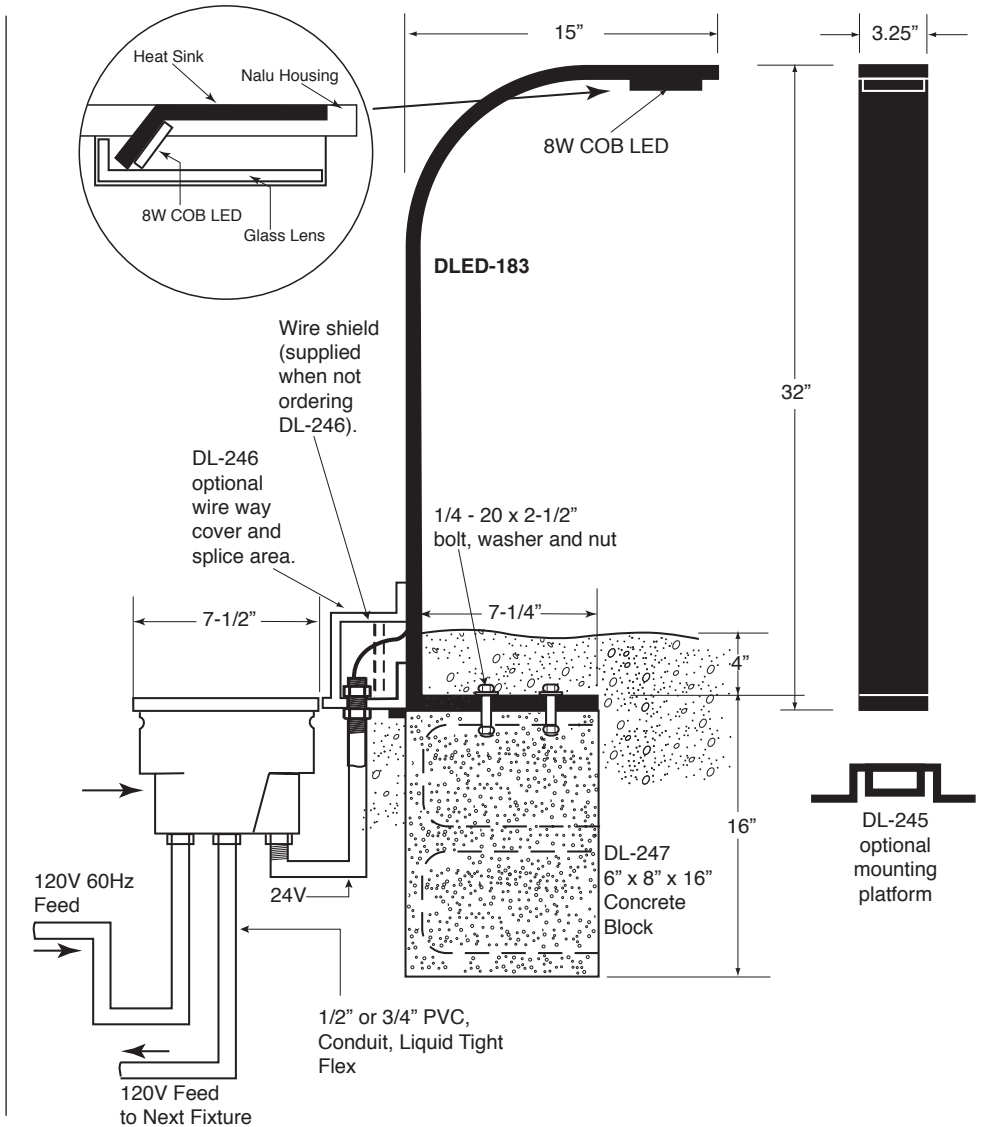

NALU

8W

dreamscape
LIGHTING MFG., INC.

A Sculptured Formed Illuminator with LED Light Source
Lamping: 8W LED COB 2700K

PROJECT	TYPE	CATALOG NUMBER
---------	------	----------------

Fixture Description:

A sculptural formed illuminator that utilizes an 8 watt Constant Voltage COB 24V LED light source. Provides general accent illumination to highlight landscape vegetation or hardscape.

Material:

.040 solid brass construction.

Electrical:

Remote 24-volt DC Constant Voltage Driver for LED.

Available Finishes:

1. Verdè, 2. Satin Nickel, 3. Copper Bronze, 4. White*, 5. Ancient Bronze, 6. Brass Bronze, 7. Custom, 8. Copper Plate, 9. Ancient Verdè, 10. Grey Bronze, 11. Rust Brown*, 12. Black*, 13. Pewter, 14. Oil Rubbed Bronze, 15. Copper Edge Bronze*, 16. Black Textured Matt Iron*, 17. Copper Bronze*

* Powder coat finishes

Mounting:

Base is supplied with 2-3/8" holes for bolting down to below grade mounting platform or concrete block.

Cat. Number	Description
DL-245	Brass Mounting Platform
DL-246	Brass 1/2" PVC Bottom Plate with wire way cover
DL-247	Concrete Block
DLED-408	8 Watt COM 24v DC LED

Model Number	Construction	Lamp	Lamp Life	Finishes
DLED-183	Solid Brass	1 - 8W 24v DC - COB - 2700K	25,000 Hrs. / 3 Years	1-17 Finishes

NALU 183

MOUNTING DETAIL

dreamscape

LIGHTING MFG., INC.

5521 W. Washington Blvd. • Los Angeles, CA 90016
 Phone: 323-933-5760 • FAX: 323-933-3607
info@dreamscapelighting.com • www.dreamscapelighting.com
 Specifications subject to change without notice. • DLED187_090114