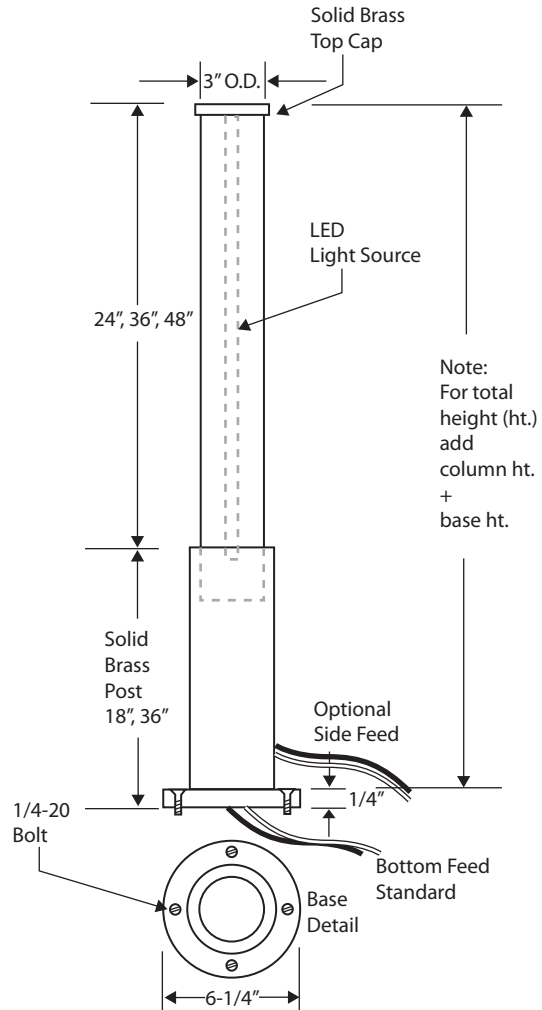

**Fixture Description:**

A 24", 36" or 48" illuminated LED column that emits low maintenance LED light through a diffuser of white acrylic. The diffuser sits atop a solid brass post and base that measures 18" or 36" tall. The LED light source is available in a variety of Kelvin temperatures, and in RGB.

**Features:**

- Diffuser:** 3" O.D. white acrylic
- Lamping:** LED - 2.5 watts per ft. Available color temperatures are 2700K, 3100K and RGB. Light source is enclosed inside of a wet location light tube.
- Voltage:** 24V AC/DC

**Recommended power supplies: Use either**

**ORDERING EXAMPLE**

approved LED electronic drivers.

Item No.	Base Height in Inches	Column Height in Inches	Color Temp.	Finish
<b>DLED-49</b>	<b>18</b>	<b>36</b>	<b>3000</b>	<b>5</b>
	18" (for 24", 36" column)	24"	2700K	(see finishes above)
	36" (for 48" column)	36" 48"	3000K	