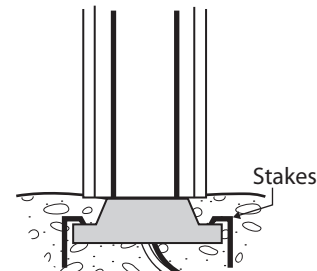

Voltage: 24V AC

Delta frame construction:

Solid brass.

Frame Finishes:

1. Verdè, 2. Satin Nickel,
 3. Copper Bronze, 4. White*,
 5. Ancient Bronze, 6. Brass Bronze,
 7. Custom, 8. Copper Plate,
 9. Ancient Verdè, 10. Grey Bronze,
 11. Rust Brown*, 12. Black*, 13. Pewter,
 14. Oil Rubbed Bronze*, 15. Copper Edge Bronze*,
 16. Black Iron Textured Matte*,
 17. Copper Edge Bronze*
- * powder coat

50,000 hour LED lamp life.
3 year warranty.

WARNING: Use Class II approved magnetic transformer.

Angle Front View

Above Grade Mount with Base Cover

Recess Base Mount in Soil

Free Standing Detail Bolt Directly to Concrete