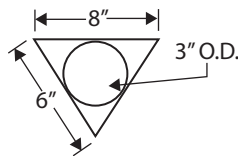

Project:

ILLUME DELTA SPECIFICATION SHEET

LED COLUMN LUMINAIRE WITH WHITE ACRYLIC DIFFUSER IN TRIANGULAR FRAME
BASE MOUNT OR FREE STANDING

Date:

Type:

Cat. No: **DLED-48+** _____ + _____ + _____ + _____

Fixture Description:

24", 36" 48, OR 60" LED luminaire that emits low maintenance LED light through a white acrylic column inside a stylish frame. The LED light source inside the diffuser is available in 2700K and 3000K.

Features:

Diffuser: 3" O.D. white acrylic.
Lamping: LED - 2.5 watts per ft. Encased in a wet location light tube. Available color temperatures are 2700K and 3000K. Light source is enclosed inside of a wet location light tube.

Voltage: 24V AC

Delta frame construction:

Solid brass.

Frame Finishes:

1. Verdè, 2. Satin Nickel,
  3. Copper Bronze, 4. White*,
  5. Ancient Bronze, 6. Brass Bronze,
  7. Custom, 8. Copper Plate,
  9. Ancient Verdè, 10. Grey Bronze,
  11. Rust Brown*, 12. Black*, 13. Pewter,
  14. Oil Rubbed Bronze*, 15. Copper Edge Bronze*,
  16. Black Iron Textured Matte*,
  17. Copper Edge Bronze*
2. powder coat

50,000 hour LED lamp life.
3 year warranty.

WARNING: Use Class II approved magnetic transformer.

Angle Front View