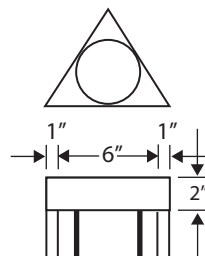

Above Grade Mount with Base Cover