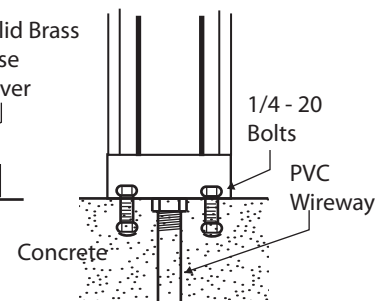

Voltage: 24V AC

Delta frame construction:

Solid brass.

Frame Finishes:

1. Verdè, 2. Satin Nickel,
 3. Copper Bronze, 4. White*,
 5. Ancient Bronze, 6. Brass Bronze,
 7. Custom, 8. Copper Plate,
 9. Ancient Verdè, 10. Grey Bronze,
 11. Rust Brown*, 12. Black*, 13. Pewter,
 14. Oil Rubbed Bronze*, 15. Copper Edge Bronze*,
 16. Black Iron Textured Matte*,
 17. Copper Edge Bronze*
- * powder coat

50,000 hour LED lamp life.
3 year warranty.

WARNING: Use Class II approved magnetic transformer.

Angle Front View

Above Grade Mount with Base Cover

Recess Base Mount in Soil

Free Standing Detail Bolt Directly to Concrete