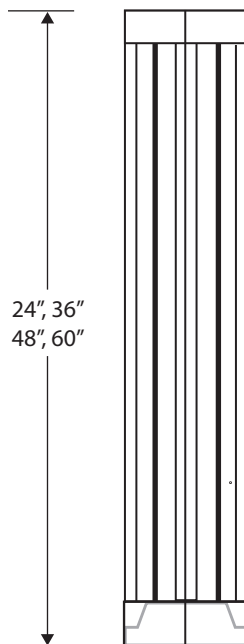

Project:

ILLUME DELTA SPECIFICATION SHEET

LED COLUMN LUMINAIRE WITH WHITE ACRYLIC DIFFUSER IN TRIANGULAR FRAME
BASE MOUNT OR FREE STANDING

Date:

Type:

Cat. No: **DLED-48+** _____ + _____ + _____ + _____

Fixture Description:

24", 36" 48, OR 60" LED luminaire that emits low maintenance LED light through a white acrylic column inside a stylish frame. The LED light source inside the diffuser is available in 2700K and 3000K.

Features:

Diffuser: 3" O.D. white acrylic.
Lamping: LED - 2.5 watts per ft. Encased in a wet location light tube. Available color temperatures are 2700K and 3000K. Light source is enclosed inside of a wet location light tube.

Voltage: 24V AC

Delta frame construction:

Solid brass.

Frame Finishes:

1. Verdè, 2. Satin Nickel,
  3. Copper Bronze, 4. White*,
  5. Ancient Bronze, 6. Brass Bronze,
  7. Custom, 8. Copper Plate,
  9. Ancient Verdè, 10. Grey Bronze,
  11. Rust Brown*, 12. Black*, 13. Pewter,
  14. Oil Rubbed Bronze*, 15. Copper Edge Bronze*,
  16. Black Iron Textured Matte*,
  17. Copper Edge Bronze*
2. powder coat

50,000 hour LED lamp life.
3 year warranty.

WARNING: Use Class II approved magnetic transformer.

Angle Front View