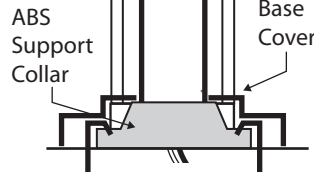

Above Grade Mount with Base Cover