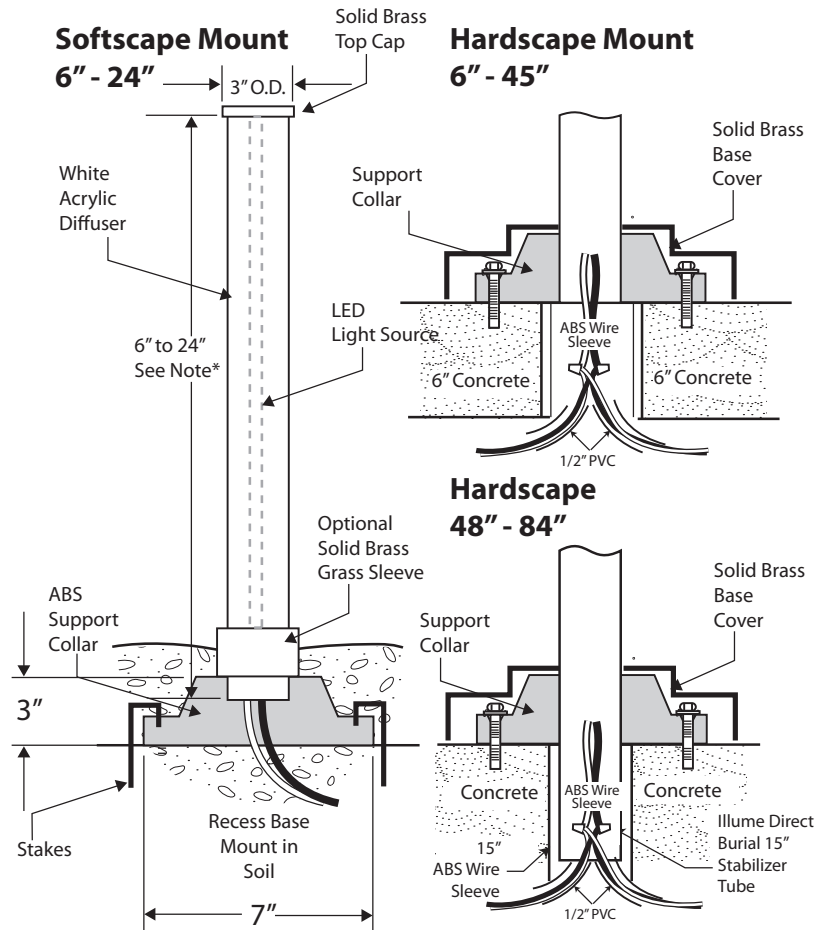

6" to 84" illuminated LED column that emits low maintenance saving LED light through a diffuser column of white acrylic.
Recessed or surface base mounting.

Features:

Diffuser: White acrylic. 3" O.D.
Lamping: LED - 2.5 watts per ft.
Available color temperatures are 2700K, 3000K and RGB. Wet location light source is enclosed inside a white extruded tube.

Voltage: 24V AC

Support Collar:

ABS material

Base Cover and Top Cap:

Solid brass

Base Cover and Top Cap Finishes:

1. Verdè, 2. Satin Nickel,
3. Copper Bronze, 4. White*,
5. Ancient Bronze, 6. Brass Bronze,
7. Custom, 8. Copper Plate,
9. Ancient Verdè, 10. Grey Bronze,
11. Rust Brown*, 12. Black*, 13. Pewter, 14. Oil Rubbed Bronze*, 15. Copper Edge Bronze*,
16. Black Iron Textured Matte*, 17. Copper Edge Bronze*

* powder coat

NOTE: 50,000 hour LED lamp life.

3 year warranty.

LED Light Source encased inside a wet location light tube.

ORDERING EXAMPLE

Item No.	Length in Inches	Color Temp.	Options	Finish Top Cap and Base Cover
DLED-47	36 (actual 36.5")	2700	BC	1
	6", 9", 12", 15"	2700K	BC = Base Cover	(see
	18", 21", 24", 27"	3000K	GS = Grass Sleeve	finishes
	30", 33", 36", 39"		ST = Support Stakes	above)
	42", 45", 48", 51"		(set of 3)	
	54", 57", 60", 63"			
	66", 69", 72", 75"			
	78", 81", 84"			

***NOTE:**
6" - 45": Base Mount Support Collar Only
48" - 84": Base Mount with 15" Direct Burial Extension