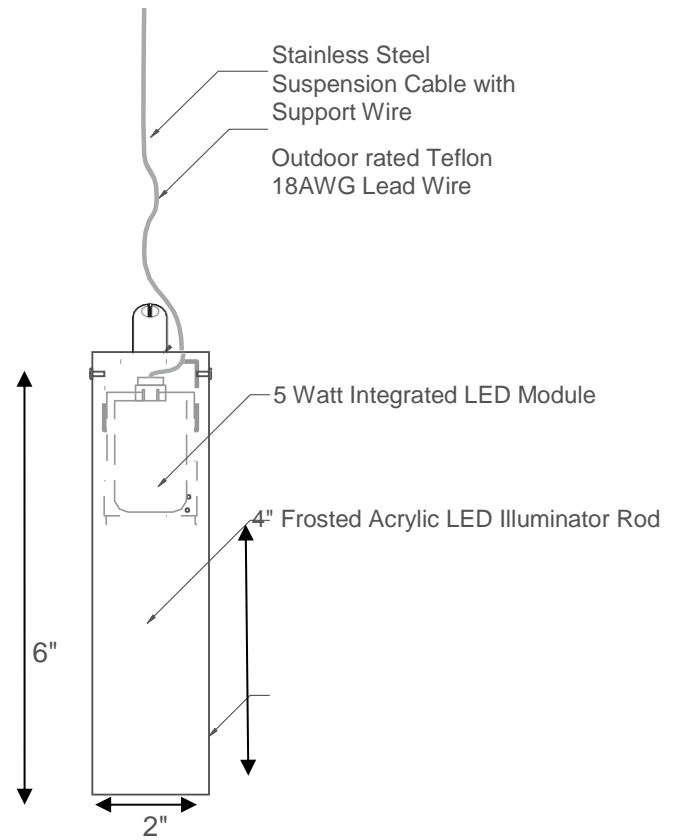

PROJECT	TYPE	CATALOG NUMBER

Fixture Description:

A cable hung pendant that provides downlighting and a visible star point accent illumination effect. All illumination provided by a CREE LED module. Suspended by an 36" cable with 36" wire.

Lamping:

5W Integrated CREE chip LED, 2700K, 164 lumen output

Voltage:

12V AC/DC

Material:

Custom Aluminum housing with integrated 5 watt LED and 4" Frosted Acrylic Rod.

Finishes:

1. Anodized Dark Bronze

NOTE: 35,000 hour LED lamp life. 3 year warranty. Wet location suitable.

WARNING: Solid state transformers may not be compatible with our LED products.

Recommended power supplies: Use either approved magnetic transformers or approved LED electronic drivers.

5W LED module is ETL listed for wet location.

Model No.	Finish
DLED-105-Kai-6"	Anodized Dark Bronze lwith Intergrated 5 watt 2700K LED

Ordering Example: DL-105-Kai-6"