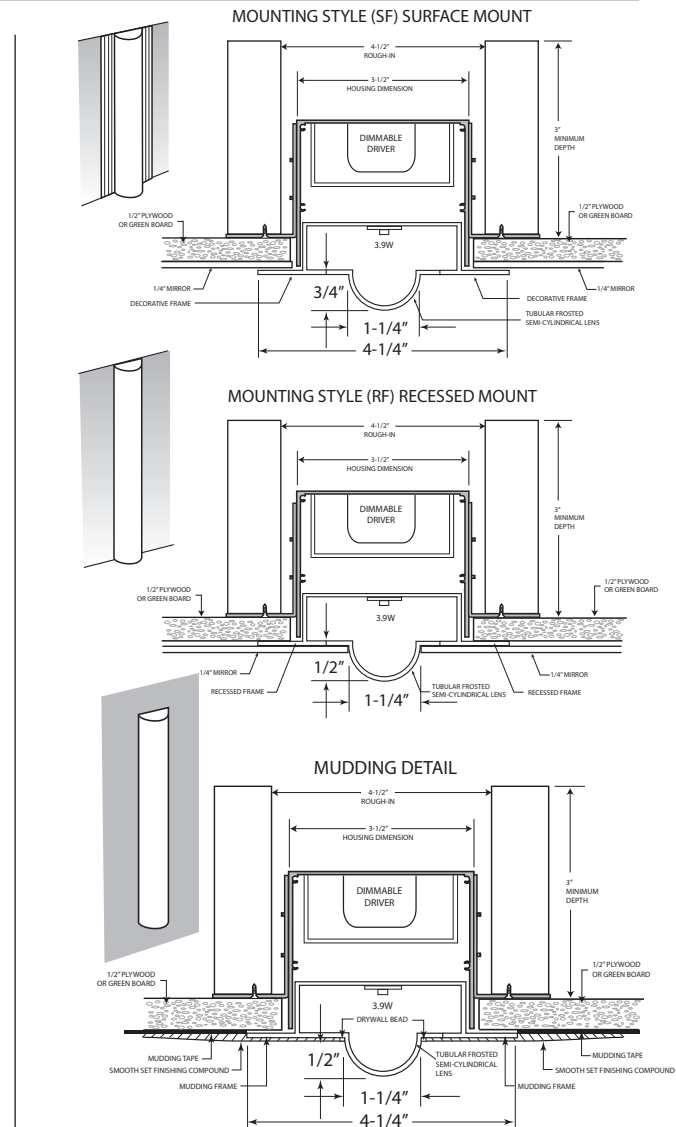

#### Fixture Description:

Single-lamp recessed damp location trimless dimmable 3.9W LED linear fixture with a semi-tubular frosted white acrylic diffuser. The decorative frame may be hidden or exposed.

- Adjustable L-Bracket:** Allows for 3/8" - 1" variable recessed depth alignment.
- Housing:** Fixture wall is .0625 extruded aluminum.
- White powder coated wiring cover.**
- Fixture has one 1/2" knockout on end where ballast is located.**

**Housing Dimensions:** 3.50"W x 3"D

**Length:** See Chart

**Patent:** Design Patent No. 473,670S

US Patent No. US 6,616,309 B2

**NOTE: This fixture is NON-IC. If fixture is installed in an insulated space, installation must be held back 3" from contact with fixture. Please check your local electrical and building codes.**

LED Wattage per Foot	Lumens per Foot	CRI
3.9W	356	97
Color Temp: 3K-90		

Fixture Wattage per Foot	Lumens per Foot	CRI
4.6W (3.9W)	250	97
Color Temp: 3K-90		

To Form a Catalog Number:	Prefix DLED	Series 9700	Length* 49	LED Length* (_____") MOL	Lens Type FR	Mounting Style RF	Color Temp. 3K-90	LED Watts per Ft. 3.9	Wall Mount WM	Mounting M-1	Dimming HDA	Voltage 120
Which Specifications:	DLED	9700	Length	(_____") MOL	Frosted FR	RF Recessed Mount Frame	3K-90+ 27K-90+ 35K-90+	3.9	WM	Mounting Bracket M-1	HDA-ECO LUTRON Hi-Lume™ 1% EcoSystem	120/277
				*Note: Optimal dimension is ÷ by 3 plus 1"		SF Surface Mount Frame				Modified Bracket MOD	LTEA2W LUTRON Forward Phase 2-Wire	120
											LTF 0-10 Dimming 2-Wire	120
											LTF 0-10 Dimming 2 Wire	277