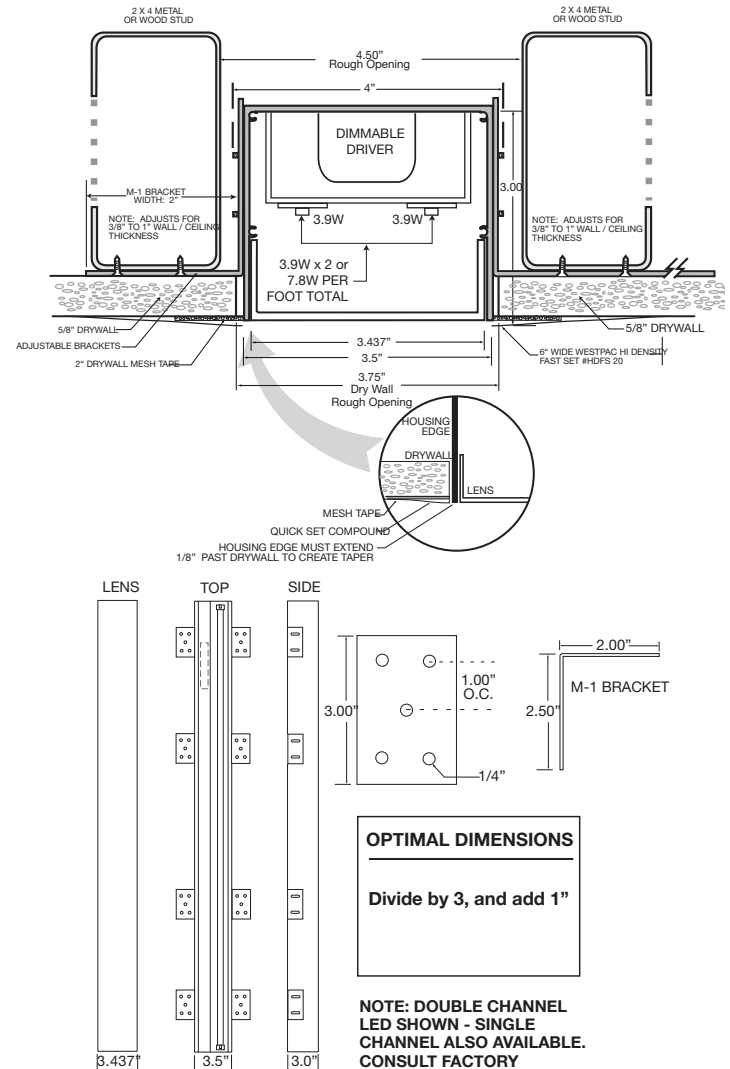

Housing Dimensions: 3.50"W x 3"D

Length: See Chart

Patent: Design Patent No. 473,670S

US Patent No. US 6,616,309 B2

Voltage: 120V or 277V.

L Brackets: Add suffix "M-1" or

"MOD" = modified bracket (consult factory)

Label: ETL for damp location.

LED Wattage per Foot	Lumens per Foot	Color Temp.	CRI
7.8W	712	3K-90	97
7.8W	700	27K-90	90+
7.8W	712	35K-90	90+

Fixture Wattage per Foot	Lumens per Foot	Color Temp.	CRI
9.4W	390	3K-90	97
9.4W	382	27K-90	90+
9.4W	390	35K-90	90+

Prefix	Series	Length	Length*	Lens Type	Lens	Temperature	LED Watts	Mounting	Dimming	Voltage
DLED	9000		(Maximum Overall Length)	HTW-B	Mounting	3K-90	per Foot	WM	HDA	120
			" M.O.L.	HTW-B	FL	27K-90	7.8	CM		
				High Transmission	Flush	3K-90	7.8	Wall Mount	HL3DAECO	120 277
				Semi-Gloss	FL	27K-90		Ceiling Mount	LUTRON Hi-Lume™ 1% EcoSystem	
				White		35K-90			LTEA2W	120
				High Transmission					LUTRON Hi-Lume™ 1% 2-Wire	
				Satin White					LTF	120
				HTW-SB					LTF 2-Wire	120
									LTF 3-Wire	120
									LTF-0-10	120 or 277
									LTF-ELV	120 or 277

NOTE: ANY DIMENSION MAY BE FABRICATED, BUT LIGHT UNIFORMITY MAY BE IMPACTED

OPTIMAL DIMENSIONS	
Divide by 3, and add 1"	

NOTE: DOUBLE CHANNEL LED SHOWN - SINGLE CHANNEL ALSO AVAILABLE. CONSULT FACTORY

Ordering Example: **DLED-9000-49-HTW-B-FL-3K-90-7.8-WM-LTF-0-10-120**

©2015 Dreamscape Lighting
Specifications are subject to change without notice.

5521 West Washington Blvd.
Los Angeles, CA 90016

Telephone: (323) 933-5760
FAX: (323) 933-3607

www.dreamscapelighting.com
info@dreamscapelighting.com

DLED-9000-7.8_31419