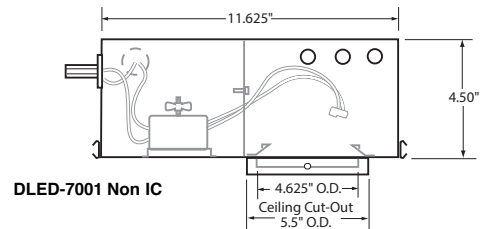

For Use with the Following Dreamscape Housings

DLED-7001 Non IC