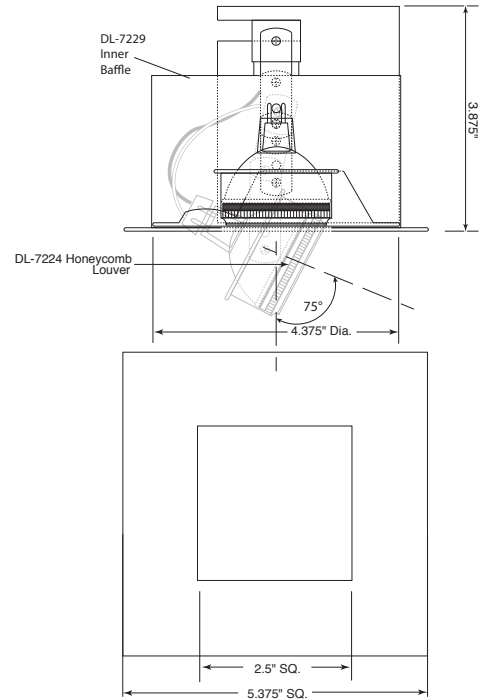

**9.5W 1-Light Scoop Wall Wash Recessed Trim
Lamping: 1 x 9.5W max. SORAA Vivid LED. CRI: 95**

PROJECT	TYPE	CATALOG NUMBER

Trim Description:

Recessed 1-light, 9.5W SORAA Vivid LED, square 2.5" pinhole trim. Allows for 75° vertical adjustment with 365° horizontal rotation. Suited for steep slope ceilings. For use with Dreamscape Lighting's DLED-7001 Non-IC and DLED-7005-IC and IC-AT housings.

Mechanical:

Fixture housing is 18 ga. CRS nad features two 1 ga. adjustable steel hanger bars which can be extended to 23.5". Access below ceiling. Ceiling trim flange is provided with .5" plaster lip with centerline notches for precise trim alignment.

Electrical:

Housing is ETL listed for through branch circuit wiring. Housing features integral electronic transformer. Secondary lead is 12V. Primary lead is 120V. Access above ceiling is not required.

Lamping:

Utilizes 9.5W SORAA Vivid MR-16 LED lamp. With a CRI of 95, rich saturated color rendering, and excellent color stability. Light output the equivalent to 35W MR-16. Dimmable (see below).

Finish:

Standard trim finish is powder coated semi-gloss white. Matte black is standard for trim inner core. See below for other finishes. Custom finishes available, please consult factory.

Labels:

ETL - Suitable for damp location.

Dimming:

Available using ELV or Reverse Phase with neutral.