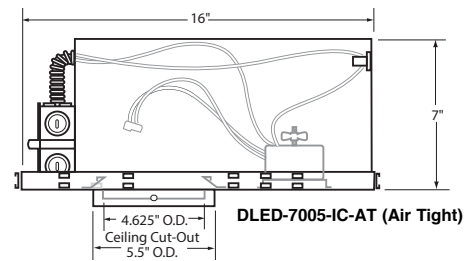

Mechanical:

Fixture housing is 18 ga. CRS nad features two 1 ga. adjustable steel hanger bars which can be extended to 23.5". Access below ceiling. Ceiling trim flange is provided with .5" plaster lip with centerline notches for precise trim alignment.

Dimming:

Available using ELV or Reverse Phase with neutral.

For Use with the Following Dreamscape Housings

DLED-7001 Non IC

DLED-7005-IC-AT (Air Tight)

SORAA LED MR16 Specs	
Voltage	12VDC
Watts	9.5W
Lumens	2700K: 400
	3000K: 420
Color Temperature	2700K, 3000K
Beam Spread	FL (36°), NFL (25°), S (14°)
CRI	95
Halogen Equivalent	35W
Warranty	3 years / 35,000 hours