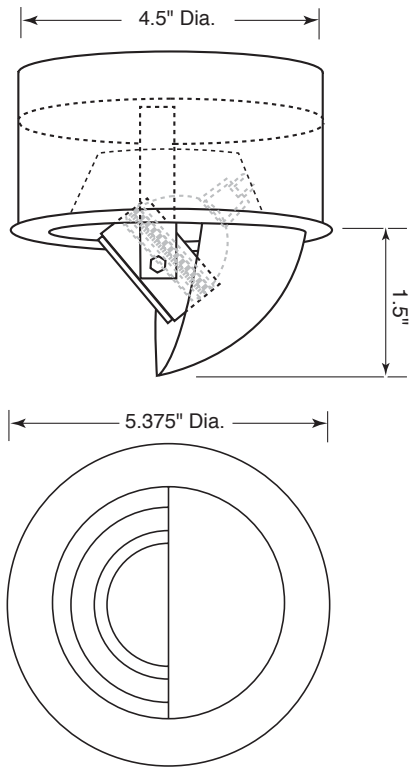

Trim Description:
Recessed 1-light, 9.5W Sora Vivid LED, scoop wall wash trim. Allows for 15° to 90° adjustment. Trim blends smoothly into ceiling plane with Dreamscape Lighting patented Flush Trim mounting collar. For use with Dreamscape Lighting's DLED-7001 Non-IC and DLED-7005-IC and IC-AT housings. All trims can be flush mounted utilizing Dreamscape's patented flush mount system. Specify suffix FT.

Mechanical:
Fixture housing is 18 ga. CRS and features two 16 ga. adjustable steel hanger bars which can be extended to 23.5". Access below ceiling. Ceiling trim flange is provided with .5" plaster lip with centerline notches for precise trim alignment.

Electrical:
Housing is ETL listed for through branch circuit wiring. Housing features integral electronic transformer. Secondary lead is 12V. Primary lead is 120V. Access above ceiling is not required.

Lamping:
Utilizes 9.5W Sora Vivid MR-16 LED lamp. With a CRI of 95, rich saturated color rendering, and excellent color stability. Light output the equivalent to 35W MR-16. Dimmable (see below).

Finish:
Standard trim finish is powder coated semi-gloss white. Matte black is standard for trim inner core. See below for other finishes. Custom finishes available, please consult factory.

Labels:
ETL - Suitable for damp location.
Dimming:
Available using ELV or Reverse Phase with neutral.