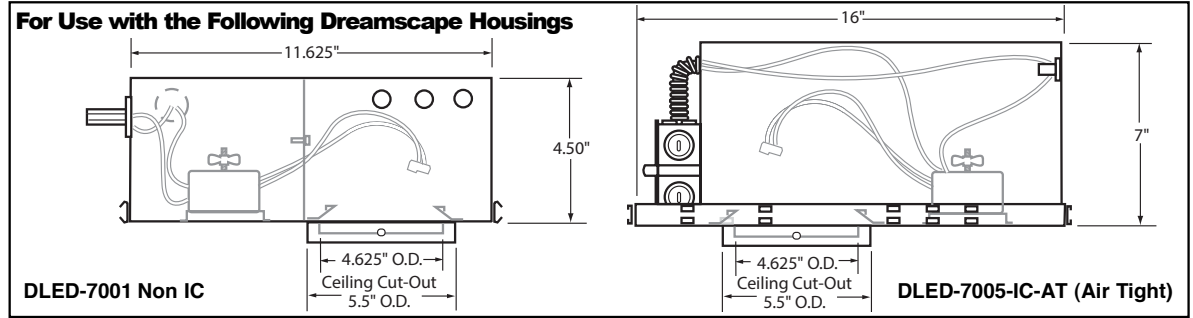

Ordering Example:
DLED-7400-FT-3000K-NFL-9.5

Catalog No.	Trim Mounting	Color Temp.	Beam Spread	Wattage	Finish	Adjustability	Construction	Lamp
DLED-7400	FT Flush Trim	3000K 2700K	FL	9.5W	White	15°-90° Vertical 365° Horizontal	Powder Coated Steel	9.5W SORAA VIVID LED
DLED-7400-1			Flood 36°		Verdè		Solid Brass	
DLED-7400-2			NFL		Narrow		Solid Brass	
DLED-7400-3			Flood 25°		Custom		Solid Brass	
DLED-7400-4			S		Spot		Custom Powder Coat	
DLED-7400-5			14°		Ancient Bronze		Solid Brass	
DLED-7400-6					Brass Bronze		Solid Brass	
DLED-7400-7		Copper Plate	Solid Brass