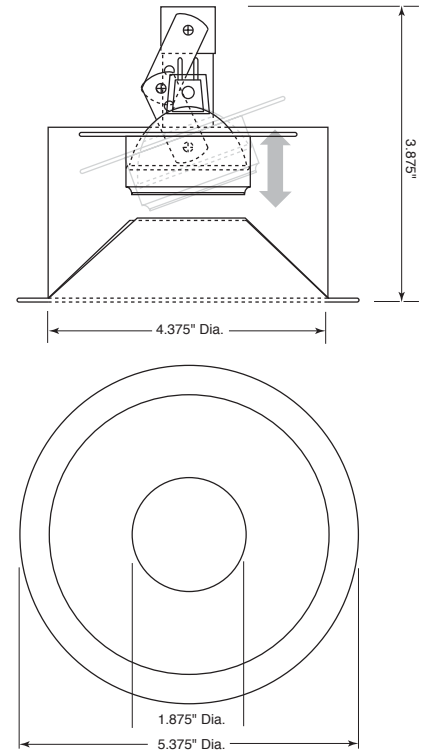

Type:

Trim Description:

Recessed 1-light, 9.5W Sora LED, splay trim. Allows for 45° vertical adjustment with 365° rotation. Trim blends smoothly into ceiling plane with Dreamscape Lighting patented Flush Trim mounting collar. For use with Dreamscape Lighting's DLED-7001 Non-IC and DLED-7005-IC and IC-AT housings. All trims can be flush mounted utilizing Dreamscape's patented flush mount system. Specify suffix FT.

Mechanical:

Fixture housing is 18 ga. CRS and features two 16 ga. adjustable steel hanger bars which can be extended to 23.5". Access below ceiling. Ceiling trim flange is provided with .5" plaster lip with centerline notches for precise trim alignment.

Electrical:

Housing is ETL listed for through branch circuit wiring. Housing features integral electronic transformer. Secondary lead is 12V. Primary lead is 120V. Access above ceiling is not required.

Lamping:

Utilizes Sora 9.5W MR-16 LED lamp. With a CRI of 95, rich saturated color rendering, and excellent color stability. Light output the equivalent to 35W MR-16. Dimmable (see below).

Finish:

Standard trim finish is powder coated semi-gloss white. Matte black is standard for trim inner core. See below for other finishes. Custom finishes available, please consult factory.

Labels:

ETL - Suitable for damp location.

Dimming:

Available using ELV or Reverse Phase with neutral.

Ordering Example:

DLED-7200-5-FT-3000K-NFL-9.5

Catalog No.	Trim Mounting	Color Temp.	Beam Spread	Wattage	Finish	Adjustability	Construction	Lamp
DLED-7200 DLED-7200-1 DLED-7200-2 DLED-7200-3 DLED-7200-4 DLED-7200-5 DLED-7200-6 DLED-7200-7	FT Flush Trim	2700K 3000K	FL Flood 36° NFL Narrow Flood 25° S Spot 14°	9.5W	White Verdè Satin Nickel Copper Bronze Custom Ancient Bronze Brass Bronze Copper Plate	45° Vertical 365° Horizontal	Powder Coated Steel Solid Brass Solid Brass Solid Brass Custom Powder Coat Solid Brass Solid Brass Solid Brass	SORAA LED