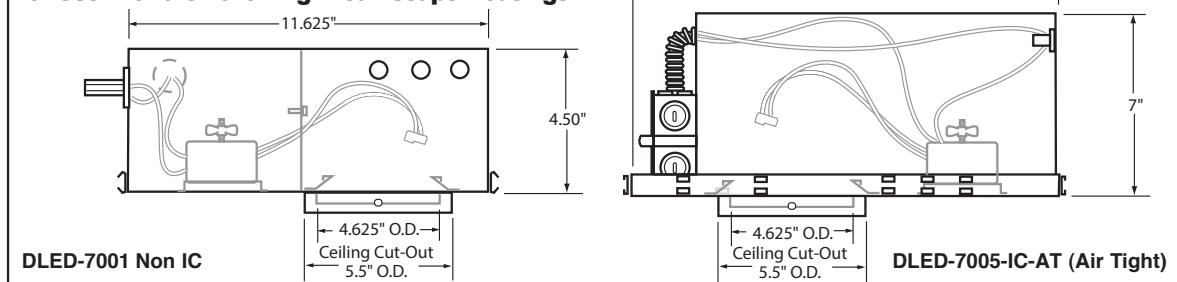

For Use with the Following Dreamscape Housings

Beam Accessories: DL-7224: 2' Louver Custom Finishes: Consult Factory