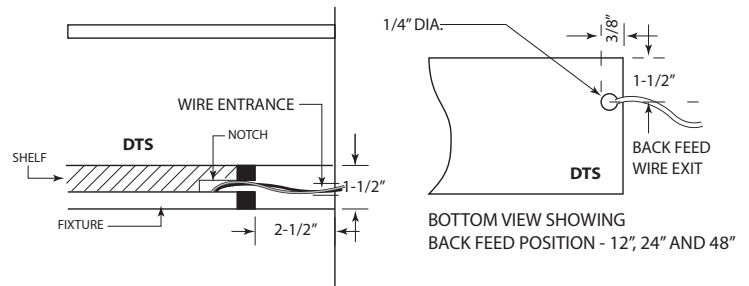

BOTTOM VIEW SHOWING BACK FEED POSITION - 12", 24" AND 48"

Model Number	Length (depends on Mounting)	Mounting	Color Temp
DLED-6300	12 (4"W x 11-3/4"L)	DTS Direct to Surface 12", 24"	2700K
	24 (4"W x 23-9/16"L)		

Ordering Example: **DLED-6300-24-DTS-2700**