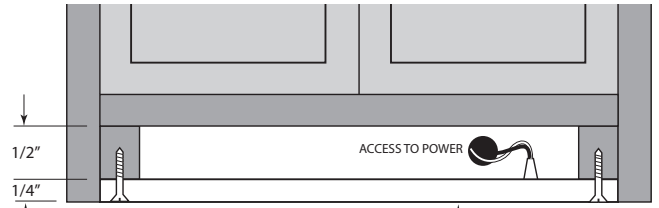

Construction:

Steel / aluminum white powder coated frame that encases the LED source.

Electrical:

24 Volt DC Constant Voltage remote driver. for 12" and 24" fixture. 350 lumens per foot. Dimmable. Bottom feed. Wattages: 12" (6.2 watts), 24" (11.8 watts.). See diagrams at right for wire exit position. ETL listed.

Applications:

- Wall Sconce • Cabinet Lighting • Accent Lighting

Mounting:

Surface mount utilizing screws provided.

Label:

ETL Listed. Approved for closets.

NOTE: Contact Dreamscape Lighting for appropriate constant voltage dimmable remote power supply. For most current information consult our website at www.dreamscapelighting.com.

Please consult our website for any updated specifications on this product: www.dreamscapelighting.com

LED Specifications

Voltage	24 Volt DC Constant Voltage
Watts	12" - 6.2 Watts
	24" - 11.8 Watts
Lumens	350 (12")
	700 (24")
Color Temp.	2700K
CRI	80
Beam Spread	120°
Mounting	Direct to surface
Warranty	3 year / 35,000 Hrs. (in an environment that reaches no higher than 60°C / 140°F) NOTE: Please contact factory regarding warranty if fixture is exposed to higher ambient temperatures.

CABINET MOUNTING DETAIL - FRONT VIEW
MOUNTING BENEATH CABINET