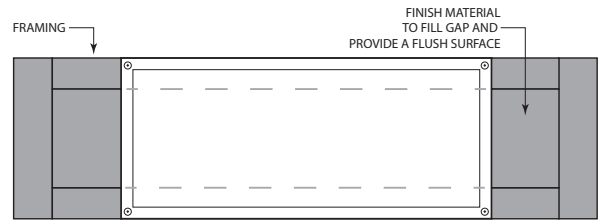

UNDERCABINET / CLOSE VIEW