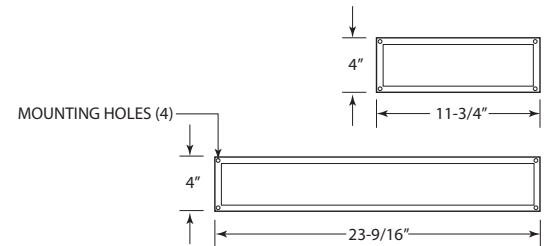

Please consult our website for any updated specifications on this product: www.dreamscapelighting.com

LED Specifications

Voltage	24 Volt DC Constant Voltage
Watts	12" - 6.2 Watts
	24" - 11.8 Watts
Lumens	350 (12")
	700 (24")
Color Temp.	2700K
CRI	80
Beam Spread	120°
Mounting	Direct to surface
Warranty	3 year / 35,000 Hrs. (in an environment that reaches no higher than 60°C / 140°F) NOTE: Please contact factory regarding warranty if fixture is exposed to higher ambient temperatures.

CABINET MOUNTING DETAIL - FRONT VIEW
MOUNTING BENEATH CABINET

UNDERCABINET / CLOSE VIEW

BOTTOM VIEW SHOWING BACK FEED POSITION - 12", 24" AND 48"

Model Number	Length (depends on Mounting)	Mounting	Color Temp
DLED-6300	12 (4"W x 11-3/4"L)	DTS Direct to Surface 12", 24"	2700K
	24 (4"W x 23-9/16"L)		