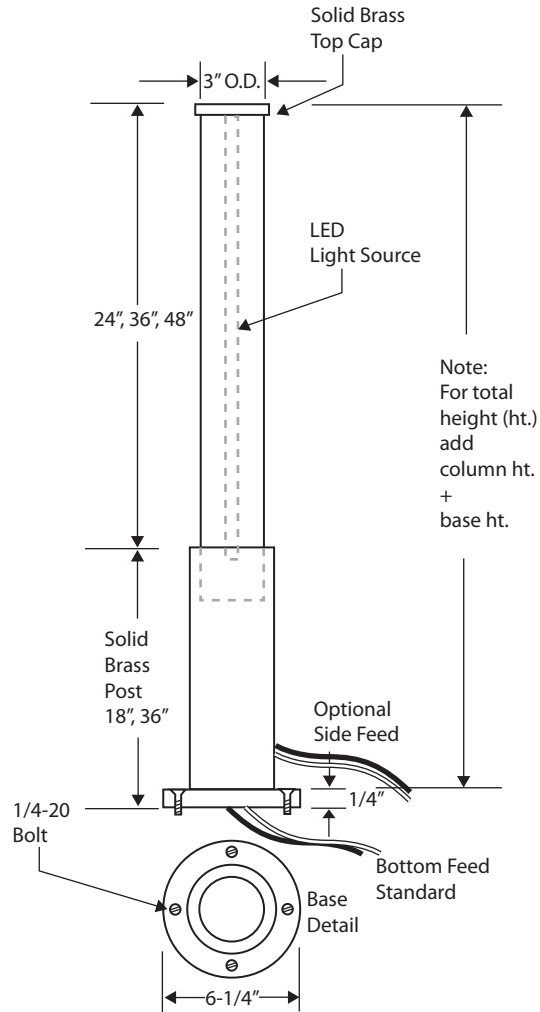

# ILLUME IONIC SPECIFICATION SHEET

LED COLUMN LUMINAIRE WITH WHITE ACRYLIC DIFFUSER AND BRASS BASE  
SURFACE MOUNT OR FREE STANDING

Date:

Type:

Cat. No: **DLED-49+** \_\_\_\_\_ + \_\_\_\_\_ + \_\_\_\_\_ + \_\_\_\_\_

**Fixture Description:**

A 24", 36" or 48" illuminated LED column that emits low maintenance LED light through a diffuser of white acrylic. The diffuser sits atop a solid brass post and base that measures 18" or 36" tall. The LED light source is available in a variety of Kelvin temperatures, and in RGB.

**Features:**

- Diffuser:** 3" O.D. white acrylic
- Lamping:** LED - 2.5 watts per ft. Available color temperatures are 2700K, 3100K and RGB. Light source is enclosed inside of a wet location light tube.
- Voltage:** 24V AC/DC
- Base, Post and Top Cap Construction:** Solid brass.

**ORDERING EXAMPLE**

Item No.	Base Height in Inches	Column Height in Inches	Color Temp.	Finish
<b>DLED-49</b>	<b>18</b>	<b>36</b>	<b>3000</b>	<b>5</b>
	18" (for 24", 36" column)	24"	2700K	(see finishes above)
	36" (for 48" column)	36" 48"	3000K	