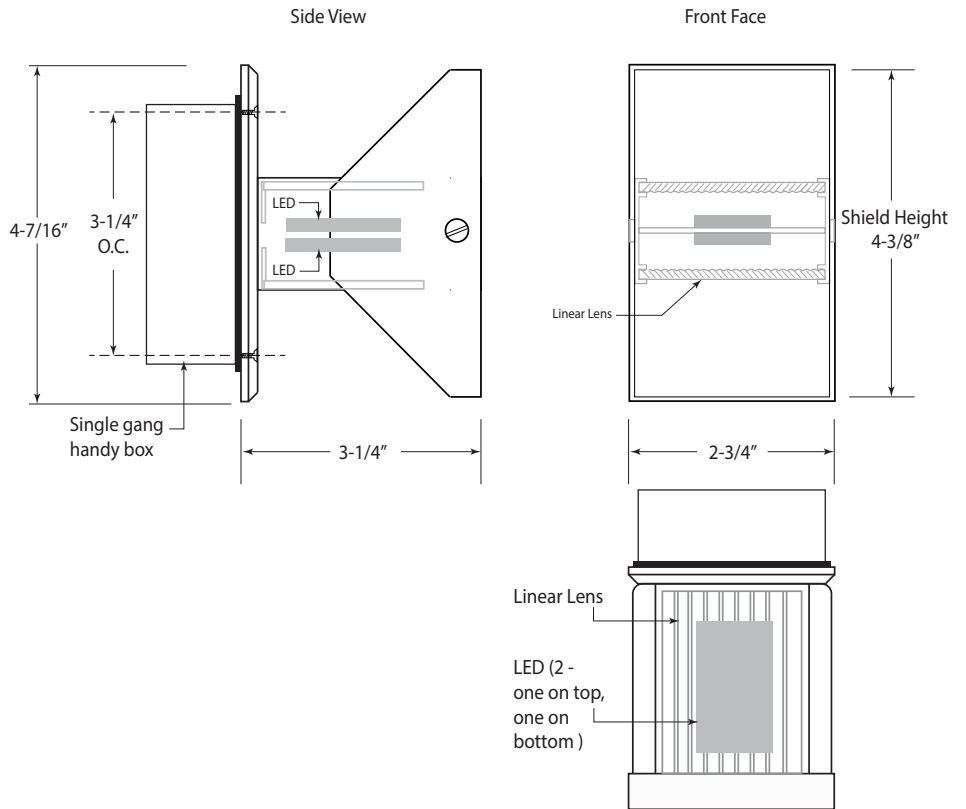

Solid Brass Dry, Damp or Wet Wall Sconce Lamping: 2 x 2.2W LED

PROJECT	TYPE	CATALOG NUMBER
---------	------	----------------

Fixture Description:

A decorative, rustic wall sconce that provides up and down accent lighting.

Construction:

A solid brass frame with a glass linear lens.

Electrical:

Designed for remote 12V AC power supply. Utilizes 2 x 2.2W 3000K, 117 lumen LED diodes @ 82 CRI.

Mounting:

Screws direct to surface or attaches to single gang metal box with 3-1/4" on center mounting holes

To Form a Catalog Number:	Prefix: DLED-115S	Location DAMP	Finish 5
Which Specifies:	DLED-115S Requires remote 12V power supply.	DRY DAMP WET	5 Ancient Bronze (other finishes above left)

Ordering Example: **DLED-115S-DAMP-5**