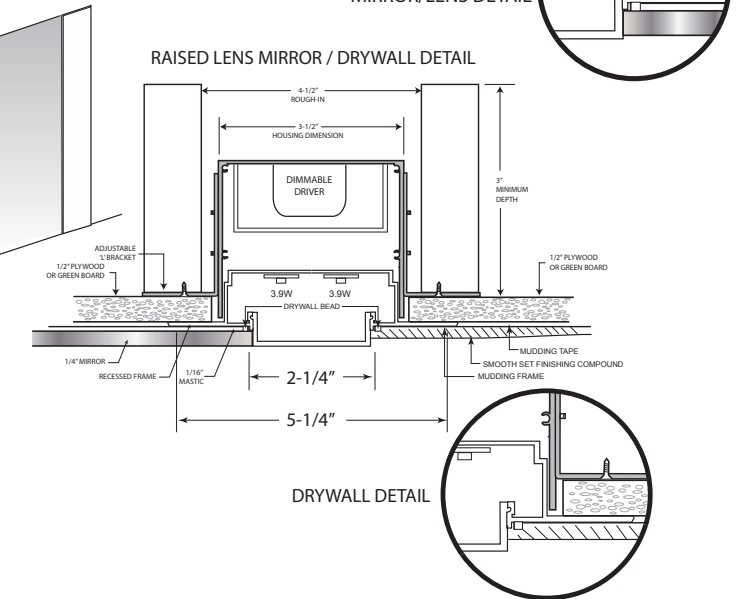

Fixture Description:

Recessed damp location trimless dimmable linear LED fixture with screwless decorative white acrylic diffuser.

Features:

- Diffuser:** High Transmission U-shaped white acrylic snap fit lens.
- Lamping:** 50,000 hour 2 x 3.9W LED light source.
- Electrical:** All drivers are constant voltage. 24V DC.
- Dimming:** Lutron L3DAE EcoSystem 120V - 277V
Lutron L7EA2W - 2-wire Forward Phase Dimmer
120V LTF - 2-wire reverse phase with neutral 120V
LTF- 0-10 volt dimming - 120V or 277V

- Adjustable L-Bracket:** Allows for 3/8" - 1" variable recessed depth alignment.
- NOTE:** For any other thickness contact factory for a custom bracket.
- Housing:** Fixture wall is .0625 extruded aluminum.
- White powder coated wiring cover.**
- Fixture has one 1/2" knockout on each end.**

Housing Dimensions: 3.50"W x 3"D

Length: See Chart

Patent: Design Patent No. 473,670S

US Patent No. US 6,616,309 B2

Voltage: 120V or 277V.

Fixture Support: Adjustable 'L' brackets.

NOTE: This fixture is NON-IC. If fixture is installed in an insulated space, installation must be held back 3" from contact with fixture. Please check your local electrical and building codes.

To Form a Catalog Number:	Prefix DLED	Series 9800	Length* 49	LED Length*	Lens RL14	Color Temp. 3K-90	LED Watts per Ft. 7.8	Wall Mount WM	Dimming LTF	Voltage 120
Which Specifies:	DL	9800	Length	OPTIMAL DIMENSIONS: 25", 37", 49", 61" 73", 85", 97"	RL14 1/4" Raised Lens	3K-90	7.8	WM Wall Mount	L3DAE EcoSystem 1%	120/ 277
				TO SPECIFY AN OPTIMAL DIMENSION, USE A NUMBER DIVISIBLE BY 3 AND ADD 1" . NOTE: ANY DIMENSION MAY BE FABRICATED, BUT LIGHT UNIFORMITY MAY BE IMPACTED		27K-90		CM Ceiling Mount	L7EA2W Lutron 2-Wire Forward Phase	120
						35K-90		LTF 2-Wire	LTF-0-10	120 or 277