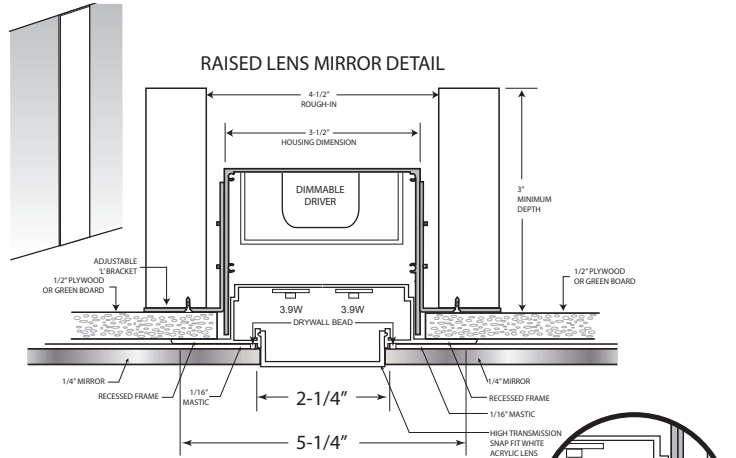

Fixture Description:

Recessed damp location trimless dimmable linear LED fixture with screwless decorative white acrylic diffuser.

Features:

- Diffuser:** High Transmission U-shaped white acrylic snap fit lens.
- Lamping:** 50,000 hour 2 x 3.9W LED light source.
- Electrical:** All drivers are constant voltage. 24V DC.
- Dimming:** Lutron L3DAE EcoSystem 120V - 277V
Lutron L7EA2W - 2-wire Forward Phase Dimmer
120V LTF - 2-wire reverse phase with neutral 120V
LTF- 0-10 volt dimming - 120V or 277V

- Adjustable L-Bracket:** Allows for 3/8" - 1" variable recessed depth alignment.
- NOTE:** For any other thickness contact factory for a custom bracket.
- Housing:** Fixture wall is .0625 extruded aluminum.
- White powder coated wiring cover.**
- Fixture has one 1/2" knockout on each end.**

Housing Dimensions: 3.50"W x 3"D

Length: See Chart

Patent: Design Patent No. 473,670S

US Patent No. US 6,616,309 B2

Voltage: 120V or 277V.

Fixture Support: Adjustable 'L' brackets.

NOTE: This fixture is NON-IC. If fixture is installed in an insulated space, installation must be held back 3" from contact with fixture. Please check your local electrical and building codes.

To Form a Catalog Number:	Prefix DLED	Series 9800	Length* 49	LED Length*	Lens RL14	Color Temp. 3K-90	LED Watts per Ft. 7.8	Wall Mount WM	Dimming LTF	Voltage 120
Which Specifies:	DL	9800	Length	OPTIMAL DIMENSIONS: 25", 37", 49", 61" 73", 85", 97"	RL14 1/4" Raised Lens	3K-90	7.8	WM Wall Mount	L3DAE EcoSystem 1%	120/ 277
				TO SPECIFY AN OPTIMAL DIMENSION, USE A NUMBER DIVISIBLE BY 3 AND ADD 1" . NOTE: ANY DIMENSION MAY BE FABRICATED, BUT LIGHT UNIFORMITY MAY BE IMPACTED		27K-90		CM Ceiling Mount	L7EA2W Lutron 2-Wire Forward Phase	120
						35K-90		LTF 2-Wire	LTF-0-10	120 or 277