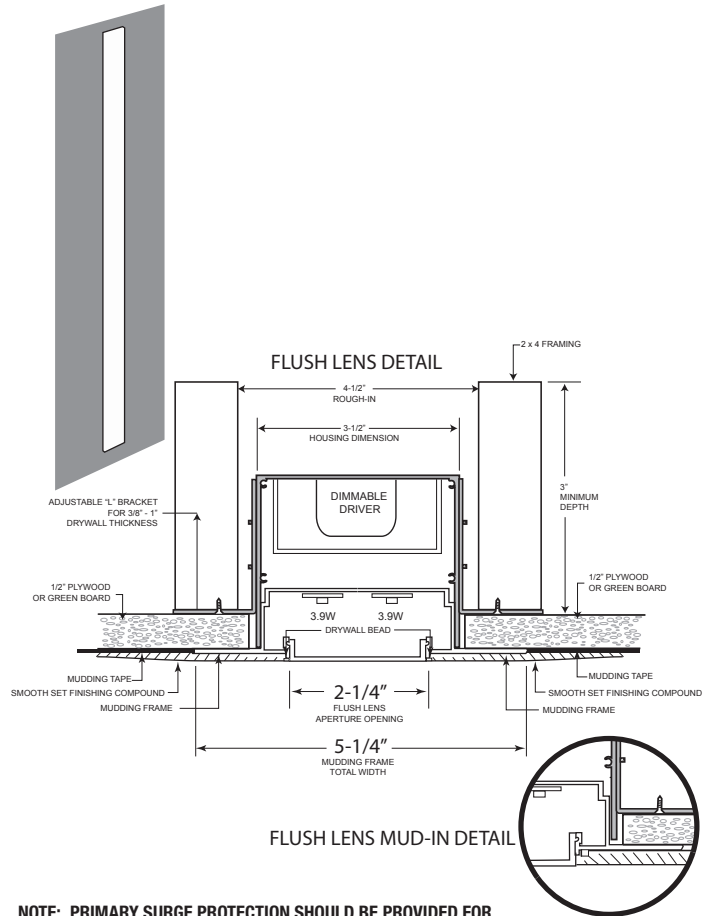

Features:

1. **Diffuser:** High Transmission U-shaped white acrylic snap fit lens.
2. **Lamping:** 50,000 hour 2 x 3.9W LED light source.
3. **Electrical:** All drivers are constant voltage. 24V DC.
4. **Dimming:** Select from the following options that feature LUTRON products.
   LUTRON L3DAE- 1% Eco-System or 1% 3-Wire
   LUTRON LTEA2W Hi-Lume™ 1% 2-Wire Driver/Dimmer
   LTF 2-Wire Driver/Dimmer - **ELV** Reverse Phase w/Neutral
   LTF-0-10 Driver/Dimmer 120 or 277
   NOTE: Every 4' of length will requires 1 driver.
   Example: 96" length includes 2 drivers.

5. Adjustable L-Bracket: Allows for 3/8" - 1" variable recessed depth alignment.

NOTE: For any other thickness contact factory for a custom bracket.

6. Housing: Fixture wall is .0625 extruded aluminum.

7. White powder coated wiring cover.

8. Fixture has one 1/2" knockout on each end.

Housing Dimensions: 3.50"W x 3"D

Length: See Chart

Patent: Design Patent No. 473,670S

US Patent No. US 6,616,309 B2

NOTE: This fixture is NON-IC. If fixture is installed in an insulated space, installation must be held back 3" from contact with fixture. Please check your local electrical and building codes.

LED Wattage per Foot	Lumens per Foot	Color Temp.	CRI
7.8W	712	3K-90	97
7.8W	700	27K-90	90+
7.8W	712	35K-90	90+

Fixture Wattage per Foot	Lumens per Foot	Color Temp.	CRI
9.4W	390	3K-90	97
9.4W	382	27K-90	90+
9.4W	390	35K-90	90+

NOTE: PRIMARY SURGE PROTECTION SHOULD BE PROVIDED FOR MAXIMUM LIFE EXPECTANCY OF ELECTRONIC COMPONENTS

To Form a Catalog Number:	Prefix	Series	Lens	Length*	LED Length*	Color Temp.	LED Watts per Ft.	Wall Mount	Dimming	Voltage
Which Specifies:	DLED	9800	FL Flush Mount	Length	OPTIMAL DIMENSIONS: 25", 37", 49", 61" 73", 85", 97"	3K-90	7.8	WM Wall Mount	L3DA-ECO LUTRON Hi-Lume™ 1% EcoSystem (3 Wire)	120/ 277
					TO SPECIFY AN OPTIMAL DIMENSION, USE A NUMBER DIVISIBLE BY 3 AND ADD 1" . NOTE: ANY DIMENSION MAY BE FABRICATED, BUT LIGHT UNIFORMITY MAY BE IMPACTED	27K-90		CM Ceiling Mount	LTEA2W LUTRON Hi-Lume™ 1% 2-Wire	120
						35K-90			LTF 2-Wire	120
									LTF 3-Wire	120
									LTF-0-10	120 or 277

Ordering Example: **DLED-9800-49MOL-FL-3K-90-7.8-WM-LTF-120**