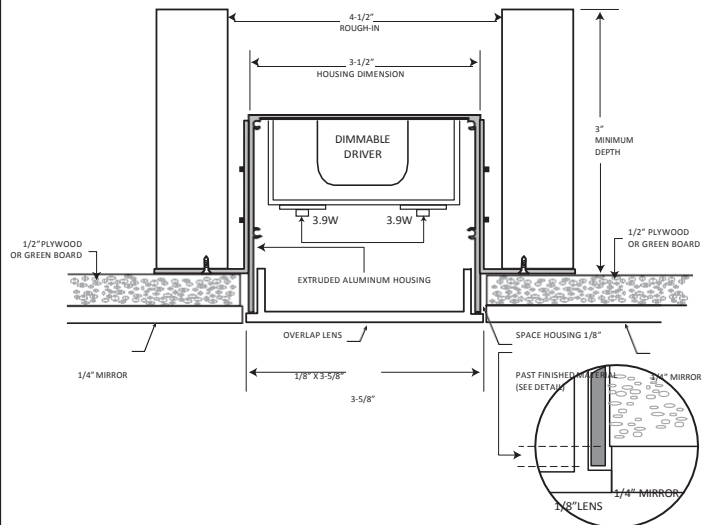

Fixture Description:

Multi-lamp recessed trimless dimmable linear LED fixture with integral flush-with-drywall self-finishing housing and screwless decorative white overlap acrylic diffuser. Suitable for wall or ceiling mount applications.

Housing Dimensions: 3.50"W x 3"D
Length: See Chart

Patent: Design Patent No. 473,670S

US Patent No. US 6,616,309 B2

Voltage: 120V or 277V.

L Brackets: Add suffix "M-1" or "MOD" = modified bracket (consult factory)

NOTE: This fixture is NON-IC. If fixture is installed in an insulated space, installation must be held back 3" from contact with fixture. Please check your local electrical and building codes.

LED Wattage per Foot	Lumens per Foot	Color Temp.	CRI
7.8W	712	3K-90	97
7.8W	700	27K-90	90+
7.8W	712	35K-90	90+

Fixture Wattage per Foot	Lumens per Foot	Color Temp.	CRI
9.4W	390	3K-90	97
9.4W	382	27K-90	90+
9.4W	390	35K-90	90+

To Form a Catalog Number:	Prefix DLED	Series 122	Length* 49	LED Length*	Lens Type HTW-B	Lens Placement OL	Color Temp. 3K-90	LED Watts per Ft. 7.8	Wall Mount WM	Dimming LTF	Voltage 120
Which Specifies:	DLED	12000	Length	OPTIMAL DIMENSIONS: 25", 37", 49", 61" 73", 85", 97"	High Trans. Semi-Gloss White HTW-B	Overlap OL	3K-90 27K-90 35K-90	7.8	WM	L3DAE Lutron Eco System LTEA2W Lutron 2-Wire LTF LTF LTF LTF-0-10 LTF-0-10	120-277 120 120 277 120 277
IMPORTANT: Dreamscape can manufacture any dimension required.				NOTE: ANY DIMENSION MAY BE FABRICATED, BUT LIGHT UNIFORMITY MAY BE IMPACTED	High Trans. Satin White HTW-SB						