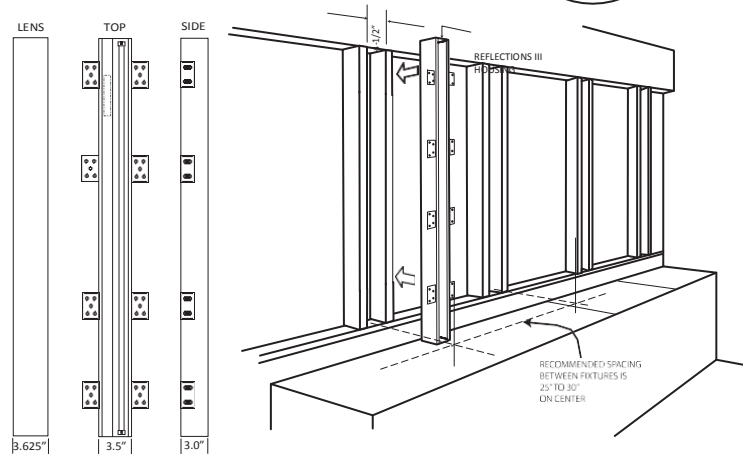

Features:

1. **1. Diffuser:** High Transmission U-shaped white acrylic. Diffuser attachment friction fit or clips. Sand blasted white finish available.
2. **2. Lamping:** 50,000 hour 2 x 3.9W LED light source.
3. **3. Electrical:** All drivers are constant voltage. 24V DC.
4. **4. Dimming:** Lutron L3DAE-Hume 1% EcoSystem 120V-277V
   Lutron LTEA-2Wire-Hume forward phase 120V
   LTF - 2-wire reverse phase with neutral 120V
   LTF - 2-wire reverse phase with neutral 277V
   LTF-0-10 volt dimming - 120V or 277V
5. **4. Adjustable L-Bracket:** Allows for 3/8" - 1" variable recessed depth alignment.
6. **5. Housing:** Fixture wall is .0625 extruded aluminum.
7. **7. White powder coated wiring cover.**
8. **8. Fixture has one 1/2" knockout on end where ballast is located.**

Housing Dimensions: 3.50"W x 3"D
Length: See Chart

Patent: Design Patent No. 473,670S

US Patent No. US 6,616,309 B2

Voltage: 120V or 277V.

L Brackets: Add suffix "M-1" or "MOD" = modified bracket (consult factory)

NOTE: This fixture is NON-IC. If fixture is installed in an insulated space, installation must be held back 3" from contact with fixture. Please check your local electrical and building codes.

LED Wattage per Foot	Lumens per Foot	Color Temp.	CRI
7.8W	712	3K-90	97
7.8W	700	27K-90	90+
7.8W	712	35K-90	90+

Fixture Wattage per Foot	Lumens per Foot	Color Temp.	CRI
9.4W	390	3K-90	97
9.4W	382	27K-90	90+
9.4W	390	35K-90	90+

To Form a Catalog Number:	Prefix DLED	Series 122	Length* 49	LED Length*	Lens Type HTW-B	Lens Placement OL	Color Temp. 3K-90	LED Watts per Ft. 7.8	Wall Mount WM	Dimming LTF	Voltage 120
Which Specifies:	DLED	12000	Length	OPTIMAL DIMENSIONS: 25", 37", 49", 61" 73", 85", 97"	High Trans. Semi-Gloss White HTW-B	Overlap OL	3K-90 27K-90 35K-90	7.8	WM	L3DAE Lutron Eco System LTEA2W Lutron 2-Wire LTF LTF LTF LTF-0-10 LTF-0-10	120-277 120 120 277 120 277
IMPORTANT: Dreamscape can manufacture any dimension required.				NOTE: ANY DIMENSION MAY BE FABRICATED, BUT LIGHT UNIFORMITY MAY BE IMPACTED	High Trans. Satin White HTW-SB						

Ordering Example: DLED-12000-49MOL-HTW-B-OL-3K-90-7.8-WM-M-1-LTEA2-120