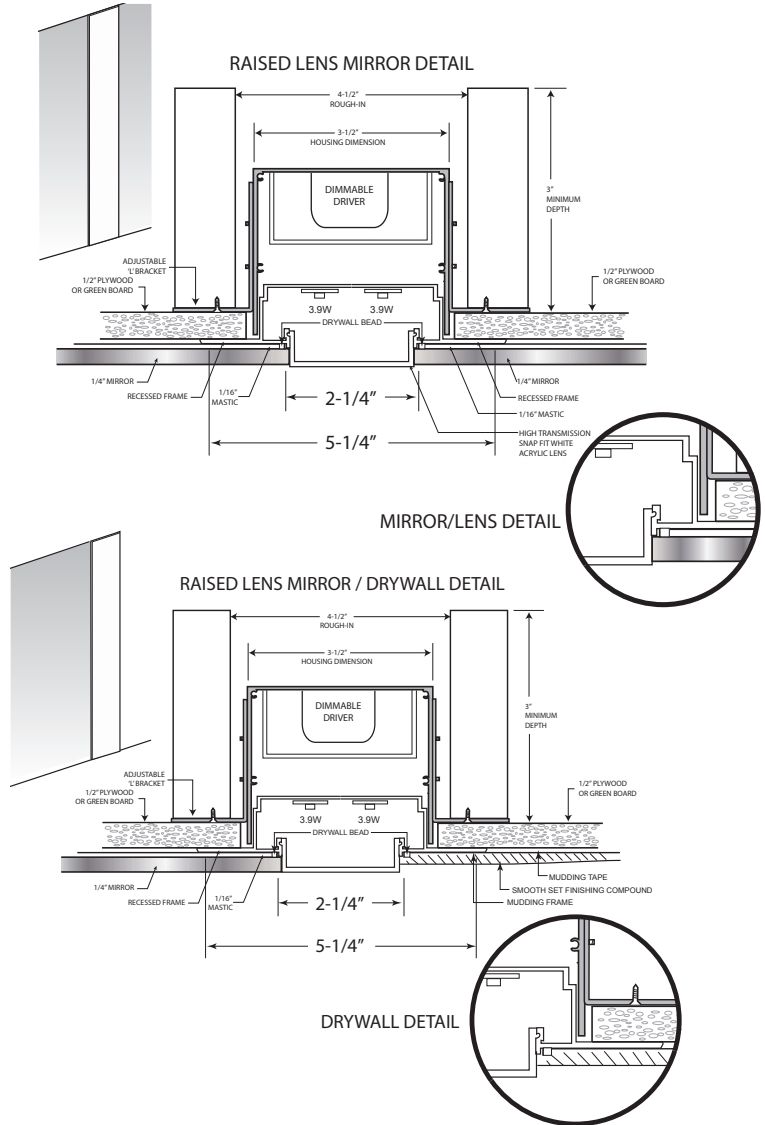

5. Adjustable L-Bracket: Allows for 3/8" - 1" variable recessed depth alignment.

NOTE: For any other thickness contact factory for a custom bracket.

6. Housing: Fixture wall is .0625 extruded aluminum.

7. White powder coated wiring cover.

8. Fixture has one 1/2" knockout on each end.

Housing Dimensions: 3.50"W x 3"D

Length: See Chart

Patent: Design Patent No. 473,670S

US Patent No. US 6,616,309 B2

Voltage: 120V or 277V.

Fixture Support: Adjustable 'L' brackets.

NOTE: This fixture is NON-IC. If fixture is installed in an insulated space, installation must be held back 3" from contact with fixture. Please check your local electrical and building codes.

LED Wattage per Foot	Lumens per Foot	Color Temp.	CRI
7.8W	712	3K-90	97
7.8W	700	27K-90	90+
7.8W	712	35K-90	90+

Fixture Wattage per Foot	Lumens per Foot	Color Temp.	CRI
9.4W	390	3K-90	97
9.4W	382	27K-90	90+
9.4W	390	35K-90	90+

To Form a Catalog Number:	Prefix DLED	Series 9800	Length* 49	LED Length*	Lens RL14	Color Temp. 3K-90	LED Watts per Ft. 7.8	Wall Mount WM	Dimming LTF	Voltage 120
Which Specifies:	DL	9800	Length	OPTIMAL DIMENSIONS: 25", 37", 49", 61" 73", 85", 97"	RL14 1/4" Raised Lens	3K-90	7.8	WM Wall Mount	HDA Lutron 3-Wire	120 277
				TO SPECIFY AN OPTIMAL DIMENSION, USE A NUMBER DIVISIBLE BY 3 AND ADD 1". NOTE: ANY DIMENSION MAY BE FABRICATED, BUT LIGHT UNIFORMITY MAY BE IMPACTED		27K-90		CM Ceiling Mount	LTE Lutron 2-Wire	120
						35K-90		LTF 2-Wire	LTF-0-10	120-277