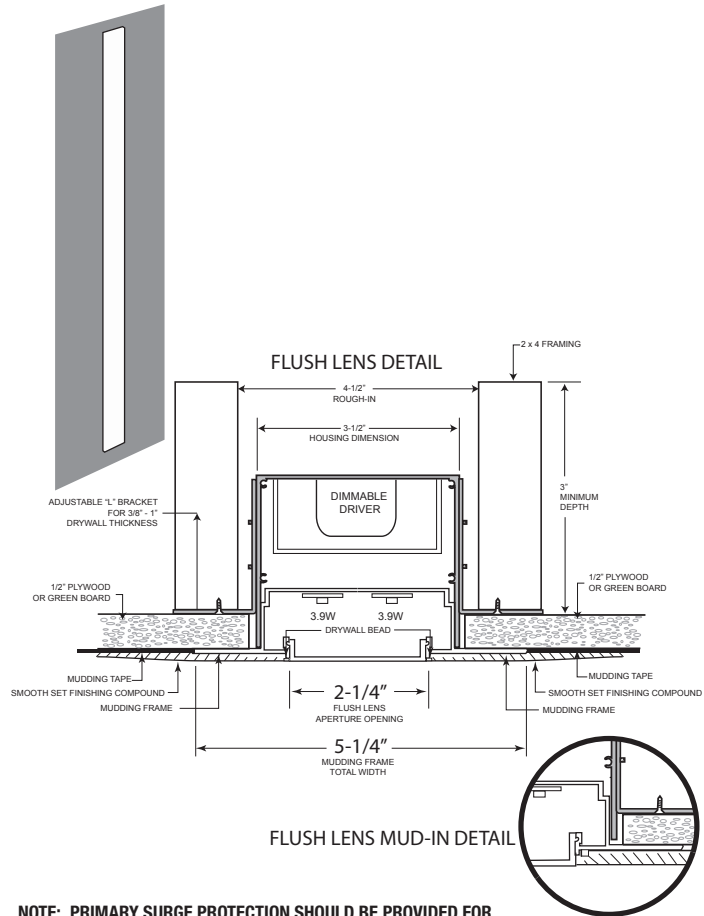

Features:

1. **1. Diffuser:** High Transmission U-shaped white acrylic snap fit lens.
2. **2. Lamping:** 50,000 hour 2 x 3.9W LED light source.
3. **3. Electrical:** All drivers are constant voltage. 24V DC.
4. **4. Dimming:** Select from the following options that feature LUTRON products.
   LUTRON HDA-ECO Hi-Lume™ 1% Eco-System or 1% 3-Wire LUTRON LTE Hi-Lume™ 1% 2-Wire Driver/Dimmer
   LTF 2-Wire Driver/Dimmer - ELV Reverse Phase w/Neutral
   LTF 0-10 Driver/Dimmer
   NOTE: Every 4' of length will require 1 driver.
   Example: 96" length includes 2 drivers.
5. **5. Adjustable L-Bracket:** Allows for 3/8" - 1" variable recessed depth alignment.
   NOTE: For any other thickness contact factory for a custom bracket.
6. **6. Housing:** Fixture wall is .0625 extruded aluminum.
7. **7. White powder coated wiring cover.**
8. **8. Fixture has one 1/2" knockout on each end.**

Housing Dimensions: 3.50"W x 3"D

Length: See Chart

Patent: Design Patent No. 473,670S
US Patent No. US 6,616,309 B2

NOTE: This fixture is NON-IC. If fixture is installed in an insulated space, installation must be held back 3" from contact with fixture. Please check your local electrical and building codes.

LED Wattage per Foot	Lumens per Foot	Color Temp.	CRI
7.8W	712	3K-90	97
7.8W	700	27K-90	90+
7.8W	712	35K-90	90+

Fixture Wattage per Foot	Lumens per Foot	Color Temp.	CRI
9.4W	390	3K-90	97
9.4W	382	27K-90	90+
9.4W	390	35K-90	90+

NOTE: PRIMARY SURGE PROTECTION SHOULD BE PROVIDED FOR MAXIMUM LIFE EXPECTANCY OF ELECTRONIC COMPONENTS

To Form a Catalog Number:	Prefix	Series	Lens	Length*	LED Length*	Color Temp.	LED Watts per Ft.	Wall Mount	Dimming	Voltage
Which Specifies:	DLED	9800	FL Flush Mount	Length	OPTIMAL DIMENSIONS: 25", 37", 49", 61" 73", 85", 97"	3K-90	7.8	WM Wall Mount	HDA-ECO LUTRON Hi-Lume™ 1% EcoSystem	120 or 277
					TO SPECIFY AN OPTIMAL DIMENSION, USE A NUMBER DIVISIBLE BY 3 AND ADD 1" .	27K-90		CM Ceiling Mount	HDA-ECO-3 LUTRON Hi-Lume™ 1% 3-Wire	120 or 277
					NOTE: ANY DIMENSION MAY BE FABRICATED, BUT LIGHT UNIFORMITY MAY BE IMPACTED	35K-90			LTE LUTRON 1% 2-Wire	120
									LTF 2-Wire	120
									LTF-0-10	120 or 277

Ordering Example: **DLED-9800-49MOL-FL-3K-90-7.8-WM-LTF-120**