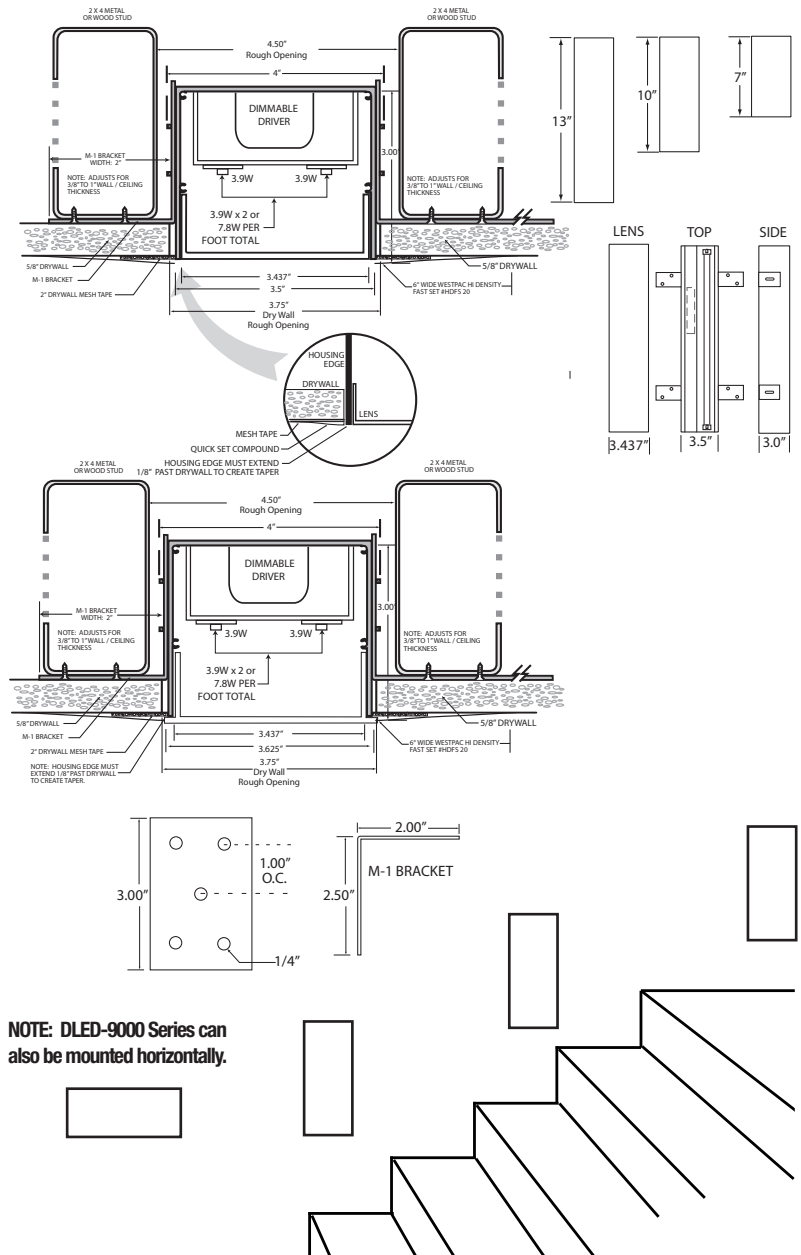

Features:

- Length:** 7", 10", 13"
- Diffuser:** U-shaped white acrylic. Diffuser attachment friction fit or clips. Semi Gloss White Acrylic (B) or Satin Acrylic (SB) available.
- Lamping:** LED
- Driver:** Integral 120V instant-on electronic dimmable driver, reverse phase with neutral, UL listed. Class P FCC compliant, Class A sound rating.
- Adjustable L-Bracket:** Allows for 3/8" - 1" variable recessed depth alignment.
- Housing:** Fixture wall is .0625 extruded aluminum.
- White powder coated ballast and wiring cover.**
- Fixture has one 1/2" knockout on each end.**
- Lenses:** White extruded acrylic Flush Mount (FL) or Overlap Mount (OL).

Housing Dimensions:

3.50"W x 3"D
 Length: See Chart
 Labels: Non IC
 ETL Listed Damp Location - Conforms to UL1598, Certified Canada CSA 22.2

Patent:

Design Patent No. 473,670S
 US Patent No. US 6,616.309 B2

LED Specifications

LED Specs	
Watts	3.9 x 2 (7.8W) per foot
Lumens	260 lumens per foot x 2 (3000K) 100 lumens per foot x 2 (2400K)
Color Temp.	2400K / 2700K / 3000K
LED Life	3 years - 35,000 hours

NOTE: This fixture is NON-IC. If fixture is installed in an insulated space, installation must be held back 3" from contact with fixture. Please check your local electrical and building codes.

Ordering Example: **DLED-9007-OL-B-3000K-120-7.8 (overlap lens) or DLED-9007-FL-B-3000K-120-7.8 (flush lens)**

Consult www.dreamscapelighting.com for the latest fixture specification.