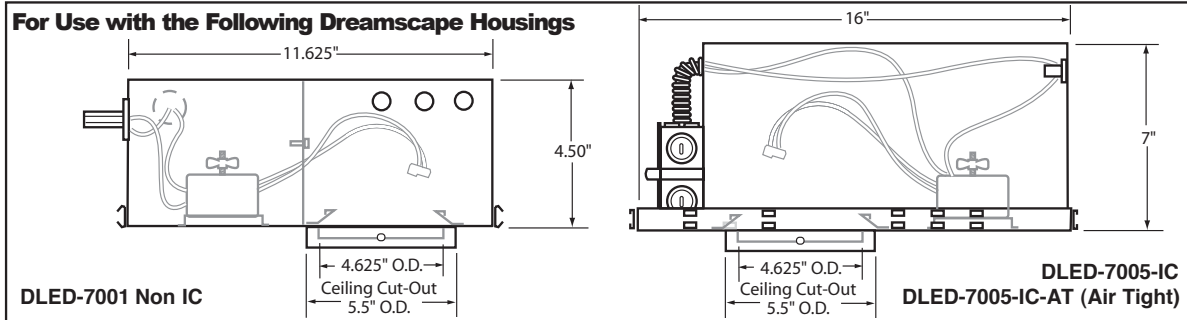

Type:

Trim Description:

Recessed 1-light, 9.5W Soraa LED, pinhole trim. Allows for 45° vertical adjustment with 365° horizontal rotation. Trim blends smoothly into ceiling plane with Dreamscape Lighting patented Flush Trim mounting collar. For use with Dreamscape Lighting's DLED-7001 Non-IC and DLED-7005-IC and IC-AT housings. All trims can be flush mounted utilizing Dreamscape's patented flush mount system. Specify suffix FT.

Mechanical:

Fixture housing is 18 ga. CRS and features two 1 ga. adjustable steel hanger bars which can be extended to 23.5". Access below ceiling. Ceiling trim flange is provided with .5" plaster lip with centerline notches for precise trim alignment.

Electrical:

Housing is ETL listed for through branch circuit wiring. Housing features integral electronic transformer. Secondary lead is 12V. Primary lead is 120V. Access above ceiling is not required.

Labels:

ETL - Suitable for damp location.

Dimming:

Available using ELV or Reverse Phase with neutral.

Ordering Example:

DLED-7300A-FT-2700K-S-9.5

Catalog No.	Trim Mounting	Color Temp.	Beam Spread	Wattage	Finish	Adjustability	Construction	Lamp
DLED-7300A	FT Flush Trim	2700K 3000K	FL	9.5W	White	15° Vertical 365° Horizontal	Powder Coated Steel	SORAA LED
DLED-7300A-2			Flood 36°		Pewter		Solid Brass	
DLED-7300A-5			NFL		Ancient Bronze		Solid Brass	
DLED-7300A-6			Narrow Flood 25°		Brass Bronze		Solid Brass	
DLED-7300A-8			S		Copper Plate		Solid Brass	
			Spot 14°					