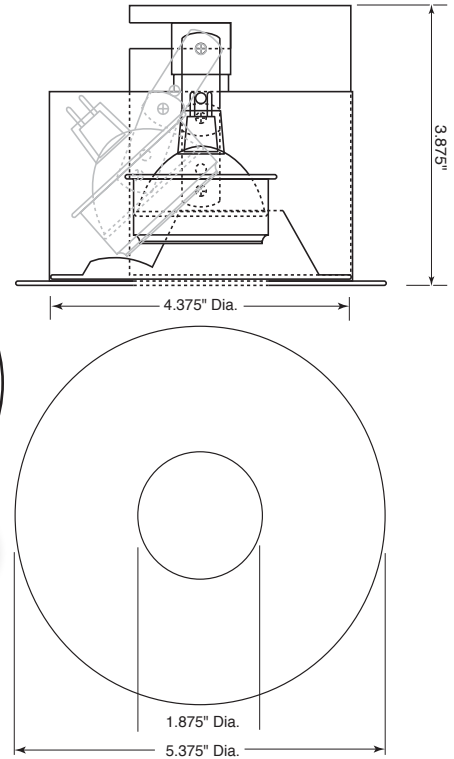

Type:

Trim Description:

Recessed 1-light, 9.5W Soraa LED, pinhole trim. Allows for 45° vertical adjustment with 365° horizontal rotation. Trim blends smoothly into ceiling plane with Dreamscape Lighting patented Flush Trim mounting collar. For use with Dreamscape Lighting's DLED-7001 Non-IC and DLED-7005-IC and IC-AT housings. All trims can be flush mounted utilizing Dreamscape's patented flush mount system. Specify suffix FT.

Mechanical:

Fixture housing is 18 ga. CRS and features two 1 ga. adjustable steel hanger bars which can be extended to 23.5". Access below ceiling. Ceiling trim flange is provided with .5" plaster lip with centerline notches for precise trim alignment.

Electrical:

Housing is ETL listed for through branch circuit wiring. Housing features integral electronic transformer. Secondary lead is 12V. Primary lead is 120V. Access above ceiling is not required.

Lamping:

Utilizes Soraa 9.5W MR-16 LED lamp. With a CRI of 95, rich saturated color rendering, and excellent color stability. Light output the equivalent to 35W MR-16. Dimmable (see below).

Finish:

Standard trim finish is powder coated semi-gloss white. Matte black is standard for trim inner core. See below for other finishes. Custom finishes available, please consult factory.

Labels:

ETL - Suitable for damp location.

Dimming:

Available using ELV or Reverse Phase with neutral.