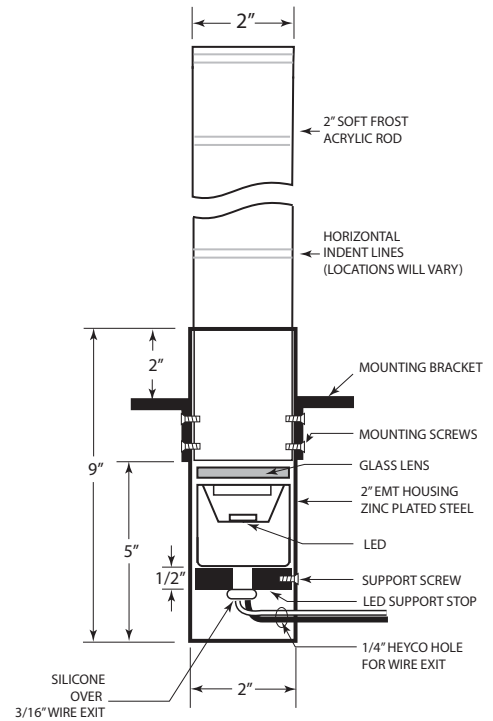

| | | |
|---------|------|----------------|
| PROJECT | TYPE | CATALOG NUMBER |
|---------|------|----------------|

Fixture Description:

A decorative, glowing acrylic rod with vibrant horizontal accent lines that has the look of bamboo. Available in a variety of lengths and custom colors (consult factory). Perfect for themed areas where a tropical look needs to be achieved. Electric Bamboo makes a unique lighting statement that will leave an unforgettable impression.

Electrical:

Remote 12 volt AC / DC

Material:

Zinc plated steel housing. Cast acrylic decorative rod.

LED Module:

4W, 170 lumens, 2750K Cree Chip.

Mounting:

Direct burial

ELECTRIC BAMBOO HEIGHTS (not to scale)

| To Form a Catalog Number: | Prefix | Series | Length | Color Temp. |
|--------------------------------|--------|----------|---------------------------|-------------|
| | DLED | 130-47-2 | 19 | 2750 |
| Which Specifies: | DLED | 130-47-2 | 10", 19", 42" 54", 68" | 2750 |
| CUSTOM COLORS AVAILABLE | | | | |