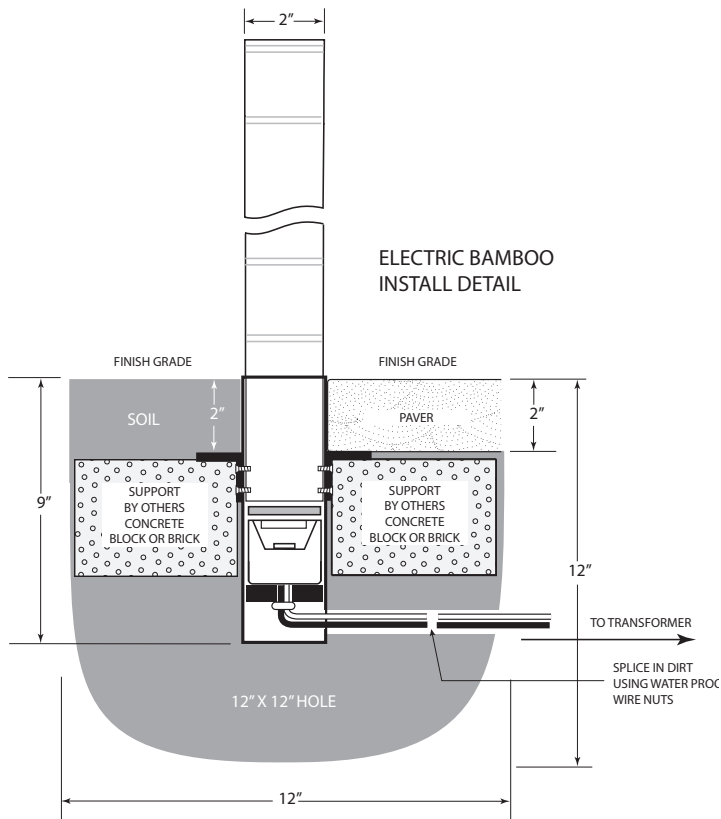

| | | |
|---------|------|----------------|
| PROJECT | TYPE | CATALOG NUMBER |
|---------|------|----------------|

Fixture Description:

A decorative, glowing acrylic rod with vibrant horizontal accent lines that has the look of bamboo. Available in a variety of lengths and custom colors (consult factory). Perfect for themed areas where a tropical look needs to be achieved. Electric Bamboo makes a unique lighting statement that will leave an unforgettable impression.

Electrical:

Remote 12 volt AC / DC

Material:

Zinc plated steel housing. Cast acrylic decorative rod.

LED Module:

4W, 170 lumens, 2750K Cree Chip.

Mounting:

Direct burial

ELECTRIC BAMBOO HEIGHTS (not to scale)

| To Form a Catalog Number: | Prefix | Series | Length | Color Temp. |
|--------------------------------|--------|----------|---------------------------|-------------|
| | DLED | 130-47-2 | 19 | 2750 |
| Which Specifies: | DLED | 130-47-2 | 10", 19", 42" 54", 68" | 2750 |
| CUSTOM COLORS AVAILABLE | | | | |