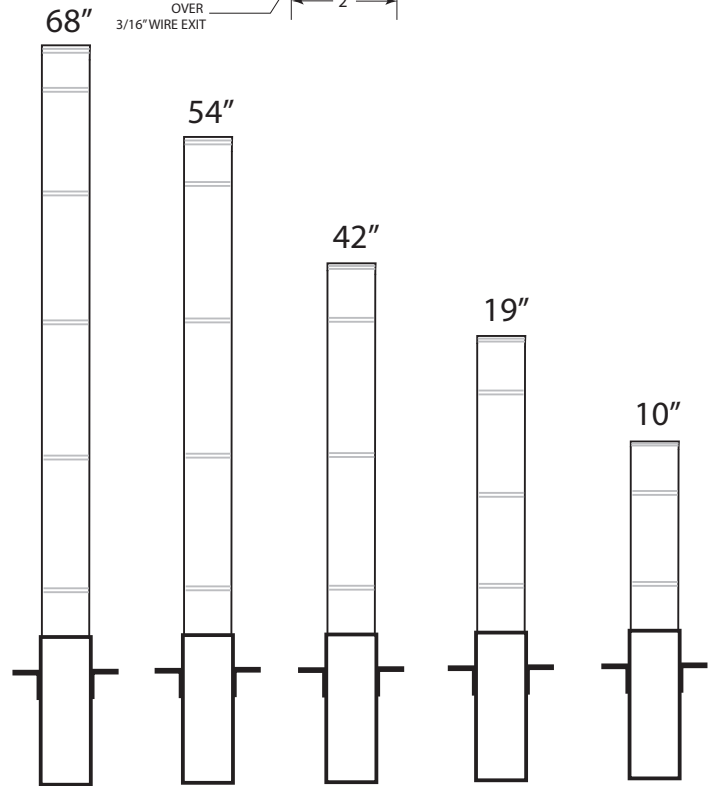

Electrical:

Remote 12 volt AC / DC

Material:

Zinc plated steel housing. Cast acrylic decorative rod.

LED Module:

4W, 170 lumens, 2750K Cree Chip.

Mounting:

Direct burial

ELECTRIC BAMBOO HEIGHTS (not to scale)

| To Form a Catalog Number: | Prefix | Series | Length | Color Temp. |
|--------------------------------|--------|----------|---------------------------|-------------|
| | DLED | 130-47-2 | 19 | 2750 |
| Which Specifies: | DLED | 130-47-2 | 10", 19", 42" 54", 68" | 2750 |
| CUSTOM COLORS AVAILABLE | | | | |