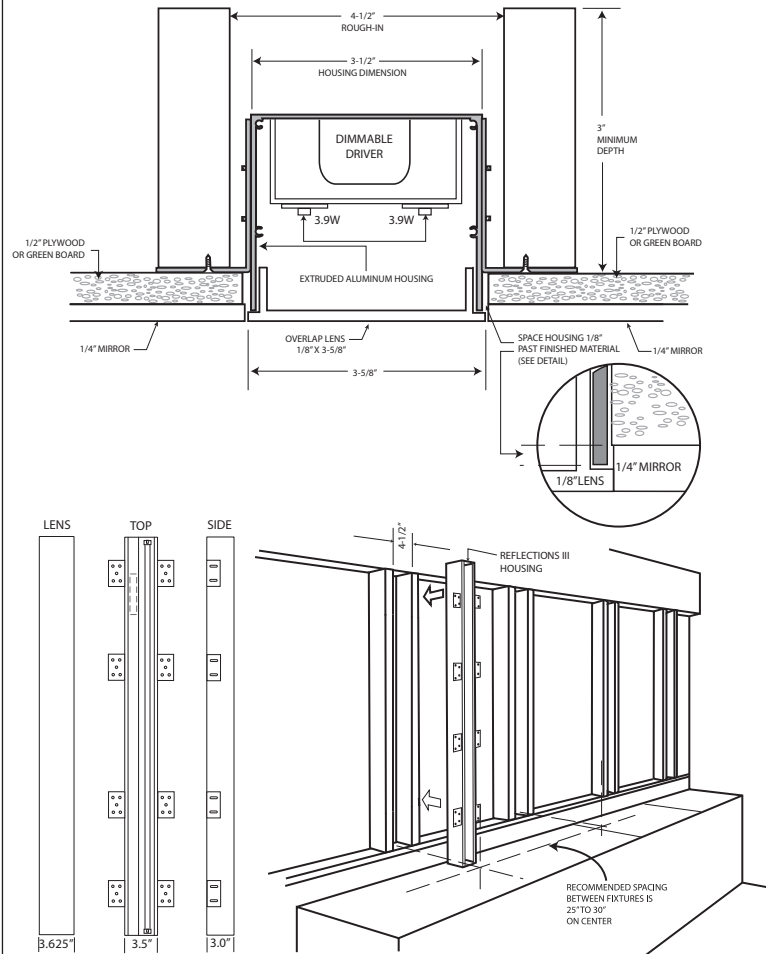

Fixture Description:

Multi-lamp recessed trimless dimmable linear LED fixture with integral flush-with-drywall self-finishing housing and screwless decorative white overlap acrylic diffuser. Suitable for wall or ceiling mount applications.

Housing Dimensions: 3.50"W x 3"D

Length: See Chart

Patent: Design Patent No. 473,670S

US Patent No. US 6,616,309 B2

Voltage: 120V or 277V.

L Brackets: Add suffix "M-1" or "MOD" = modified bracket (consult factory)

NOTE: This fixture is NON-IC. If fixture is installed in an insulated space, installation must be held back 3" from contact with fixture. Please check your local electrical and building codes.

LED Wattage per Foot	Lumens per Foot	Color Temp.	CRI
7.8W	712	3K-90	97
7.8W	700	27K-90	90+
7.8W	712	35K-90	90+

Fixture Wattage per Foot	Lumens per Foot	Color Temp.	CRI
9.4W	390	3K-90	97
9.4W	382	27K-90	90+
9.4W	390	35K-90	90+

To Form a Catalog Number:	Prefix DLED	Series 122	Length* 49	LED Length*	Lens Type HTW-B	Lens Placement OL	Color Temp. 3K-90	LED Watts per Ft. 7.8	Wall Mount WM	Dimming LTF	Voltage 120
Which Specifies:	DLED	12000	Length	OPTIMAL DIMENSIONS: 25", 37", 49", 61" 73", 85", 97"	High Trans. Semi-Gloss White HTW-B	Overlap OL	3K-90	7.8	WM	HDA Lutron 3-Wire	120 277
				TO SPECIFY AN OPTIMAL DIMENSION, USE A NUMBER DIVISIBLE BY 3 AND ADD 1" .	High Trans. Satin White HTW-SB		27K-90			LTE Lutron 2-Wire	120
				NOTE: ANY DIMENSION MAY BE FABRICATED, BUT LIGHT UNIFORMITY MAY BE IMPACTED			35K-90			LTF 2-Wire	120
IMPORTANT: Dreamscape can manufacture any dimension required.										LTF-0-10	120-277