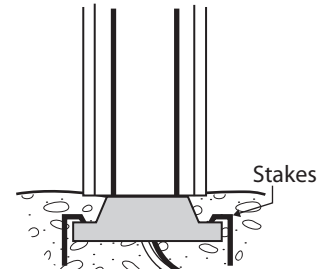

Voltage: 24V AC

Delta frame construction:

Solid brass.

Frame Finishes:

1. Verdè, 2. Satin Nickel,
 3. Copper Bronze, 4. White*,
 5. Ancient Bronze, 6. Brass Bronze,
 7. Custom, 8. Copper Plate,
 9. Ancient Verdè, 10. Grey Bronze,
 11. Rust Brown*, 12. Black*, 13. Pewter.
- * powder coat

50,000 hour LED lamp life.
3 year warranty.

WARNING: Use Class II approved magnetic transformer.

Angle Front View

ABS Support Collar

Solid Brass Base Cover

Above Grade Mount with Base Cover

Recess Base Mount in Soil