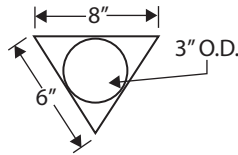

Project:

ILLUME DELTA SPECIFICATION SHEET

Date:

LED COLUMN LUMINAIRE WITH WHITE ACRYLIC DIFFUSER IN TRIANGULAR FRAME
BASE MOUNT OR FREE STANDING

Type:

Cat. No: **DLED-48+** _____ + _____ + _____ + _____

Fixture Description:

24", 36" 48, OR 60" LED luminaire that emits low maintenance LED light through a white acrylic column inside a stylish frame. The LED light source inside the diffuser is available in 2700K and 3000K.

Features:

Diffuser: 3" O.D. white acrylic.
Lamping: LED - 2.5 watts per ft. Encased in a wet location light tube. Available color temperatures are 2700K and 3000K. Light source is enclosed inside of a wet location light tube.

Voltage: 24V AC

Delta frame construction:

Solid brass.

Frame Finishes:

1. Verdè, 2. Satin Nickel,
  3. Copper Bronze, 4. White*,
  5. Ancient Bronze, 6. Brass Bronze,
  7. Custom, 8. Copper Plate,
  9. Ancient Verdè, 10. Grey Bronze,
  11. Rust Brown*, 12. Black*, 13. Pewter.
2. powder coat

50,000 hour LED lamp life.
3 year warranty.

WARNING: Use Class II approved magnetic transformer.

Angle Front View