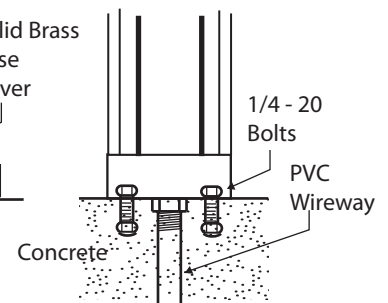

Voltage: 24V AC

Delta frame construction:

Solid brass.

Frame Finishes:

1. Verdè, 2. Satin Nickel,
 3. Copper Bronze, 4. White*,
 5. Ancient Bronze, 6. Brass Bronze,
 7. Custom, 8. Copper Plate,
 9. Ancient Verdè, 10. Grey Bronze,
 11. Rust Brown*, 12. Black*, 13. Pewter.
- * powder coat

50,000 hour LED lamp life.
3 year warranty.

WARNING: Use Class II approved magnetic transformer.

Angle Front View

ABS Support Collar

Solid Brass Base Cover

Above Grade Mount with Base Cover

Recess Base Mount in Soil

Free Standing Detail Bolt Directly to Concrete

1/4 - 20 Bolts

PVC Wireway

Concrete

ORDERING EXAMPLE

| Item No. | Fixture Height in Inches | Material | Color Temp. | Mount |
|----------------|--------------------------|-----------|-------------|---|
| DLED-48 | 60 | BR | 2700 | BM |
| | 24", 36" | Brass | 2700K | Base Mount |
| | 48", 60" | | 3000K | Free Standing Optional base mount cover for surface mounting |