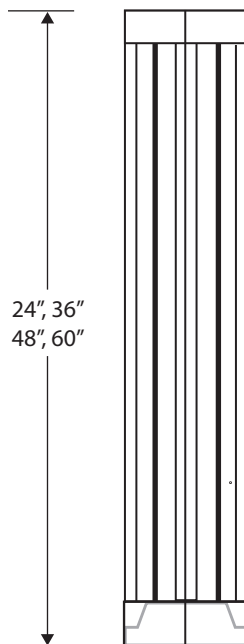

Project:

ILLUME DELTA SPECIFICATION SHEET

Date:

LED COLUMN LUMINAIRE WITH WHITE ACRYLIC DIFFUSER IN TRIANGULAR FRAME
BASE MOUNT OR FREE STANDING

Type:

Cat. No: **DLED-48+** _____ + _____ + _____ + _____

Fixture Description:

24", 36" 48, OR 60" LED luminaire that emits low maintenance LED light through a white acrylic column inside a stylish frame. The LED light source inside the diffuser is available in 2700K and 3000K.

Features:

Diffuser: 3" O.D. white acrylic.
Lamping: LED - 2.5 watts per ft. Encased in a wet location light tube. Available color temperatures are 2700K and 3000K. Light source is enclosed inside of a wet location light tube.

Voltage: 24V AC

Delta frame construction:

Solid brass.

Frame Finishes:

1. Verdè, 2. Satin Nickel,
  3. Copper Bronze, 4. White*,
  5. Ancient Bronze, 6. Brass Bronze,
  7. Custom, 8. Copper Plate,
  9. Ancient Verdè, 10. Grey Bronze,
  11. Rust Brown*, 12. Black*, 13. Pewter.
2. powder coat

50,000 hour LED lamp life.
3 year warranty.

WARNING: Use Class II approved magnetic transformer.

Angle Front View