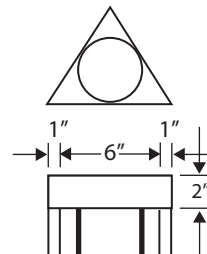

ABS Support Collar

Solid Brass Base Cover