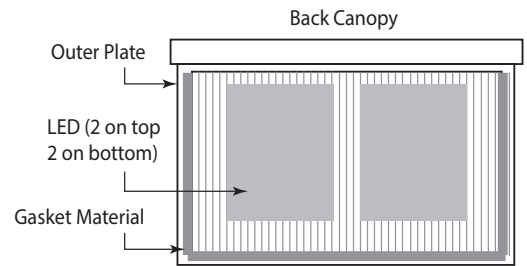

Solid Brass Dry, Damp or Wet Wall Sconce
Lamping: 4 x 2.2W LED

PROJECT	TYPE	CATALOG NUMBER
---------	------	----------------

Fixture Description:

A decorative, rustic wall sconce that provides up and down accent lighting.

Side View

Front Face

Back Canopy

To Form a Catalog Number:	Prefix: DLED-115L	Light Direction UP	Finish 15
Which Specifies:	DLED-115L For remote 12V AC power supply.	UP	15 Copper Edge Bronze (other finishes above left)
		DOWN	
		COMBO (up and down)	