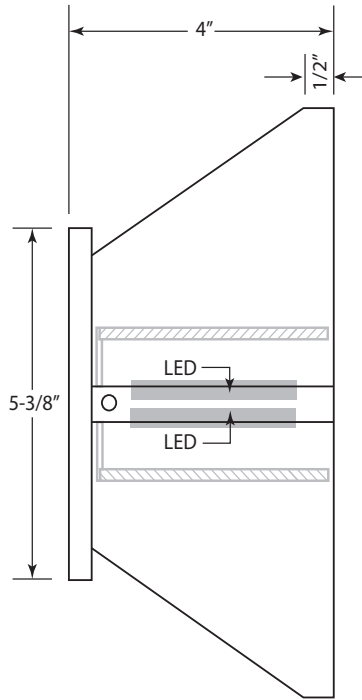

Solid Brass Dry, Damp or Wet Wall Sconce
Lamping: 4 x 2.2W LED

PROJECT	TYPE	CATALOG NUMBER
---------	------	----------------

Fixture Description:

A decorative, rustic wall sconce that provides up and down accent lighting.

Construction:

A solid brass frame with a glass linear lens.

Electrical:

Designed for remote 12V AC power supply. Utilizes 4 2.2W 3000K, 117 lumen LED diodes @ 82 CRI.

Mounting:

Mounts to metal 2-gang mud ring.

Side View

Front Face

Back Canopy

To Form a Catalog Number:	Prefix: DLED-115L	Light Direction UP	Finish 15
Which Specifies:	DLED-115L For remote 12V AC power supply.	UP	15 Copper Edge Bronze (other finishes above left)
		DOWN	
		COMBO (up and down)	