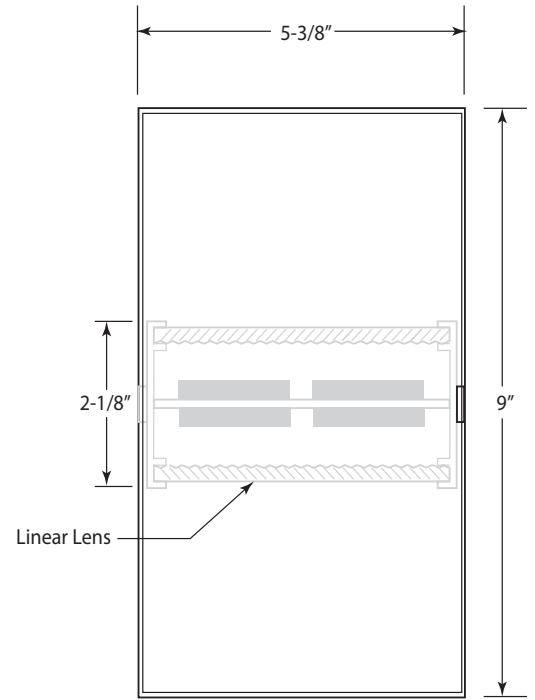

Solid Brass Dry, Damp or Wet Wall Sconce
Lamping: 4 x 2.2W LED

PROJECT	TYPE	CATALOG NUMBER

Fixture Description:

A decorative, rustic wall sconce that provides up and down accent lighting.

Construction:

A solid brass frame with a glass linear lens.

Electrical:

Designed for remote 12V AC power supply. Utilizes 4 2.2W 3000K, 117 lumen LED diodes @ 82 CRI.

Mounting:

Mounts to metal 2-gang mud ring.

Finishes:

1. Verdè 2. Satin Nickel 4. White* 5. Ancient Bronze
6. Brass Bronze, 7. Custom 9. Ancient Verdè 10. Grey Bronze
11. Rust Brown* 12. Black*, 13. Pewter
14. Oil-Rubbed Bronze 15. Copper-Edged Bronze
- *powder coat finish

Front Face

To Form a Catalog Number:	Prefix: DLED-115L	Light Direction UP	Finish 15
Which Specifies:	DLED-115L For remote 12V AC power supply.	UP	15 Copper Edge Bronze (other finishes above left)
		DOWN	
		COMBO (up and down)	

Ordering Example: **DLED-115L-UP-15**