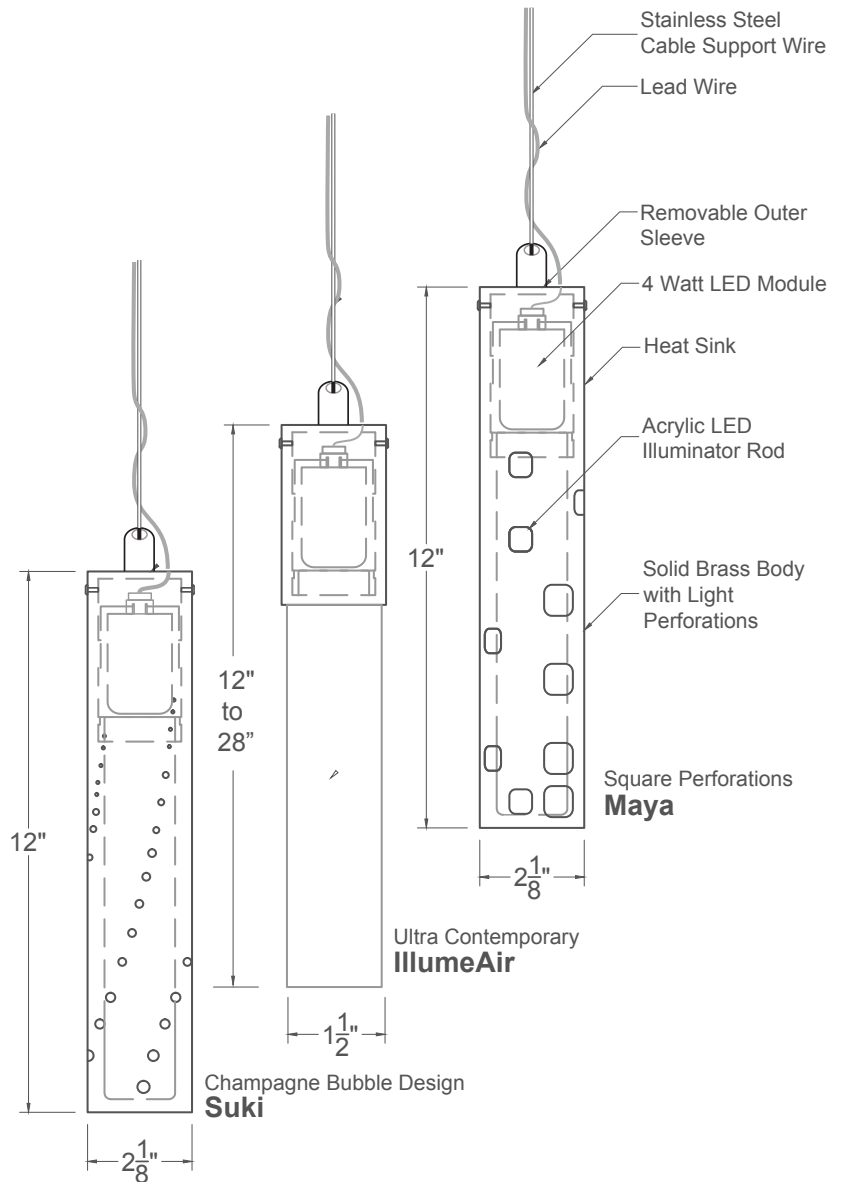

A Solid Brass Hanging Accent Downlight
Lamping: 4W Cree LED Modules - 210 Lumens - 2750K*

PROJECT	TYPE	CATALOG NUMBER
---------	------	----------------

Fixture Description:

A solid brass cable hung pendant that provides downlighting and a visible star point, rounded square or acrylic light rod accent illumination effect. All illumination provided by a CREE LED module. Suspended by an 18" cable with 24" wire. 2750K.

Lamping:

4W 210 lumens CREE chip 2750 CCT (standard)
 Optional 3K, 4K and 6K CCT chip available*

Voltage:

12V AC/DC

Material:

Solid brass.

Finishes:

1. Verdè, 2. Satin Nickel, 3. Copper Bronze, 4. White*, 5. Ancient Bronze, 6. Brass Bronze, 7. Custom, 8. Copper Plate, 9. Ancient Verdè, 10. Grey Bronze, 11. Rust Brown*, 12. Black*, 13. Pewter, 14. Oil-Rubbed Bronze, 15. Copper Edged Bronze, 16. Black Iron Textured Matte Powder Coat*, 17. Copper Bronze Powder Coat**

** powder coat

NOTE: 35,000 hour LED lamp life. 3 year warranty.

Wet location suitable.

Contact factory for dimmable power supplies.

4W LED module is ETL listed for wet location.

IMPORTANT NOTE:

ALL POWER SUPPLIES SUPPLYING LIGHTING FIXTURES MUST HAVE PRIMARY SURGE PROTECTION.

Ordering Example for IllumeAir: **DLED-105-IllumeAir-(FIXTURE LENGTH: 12" - 28")-14-2750K**

©2017 Dreamscape Lighting
 Specifications are subject to change
 without notice.

5521 Washington Blvd.
 Los Angeles, CA 90016