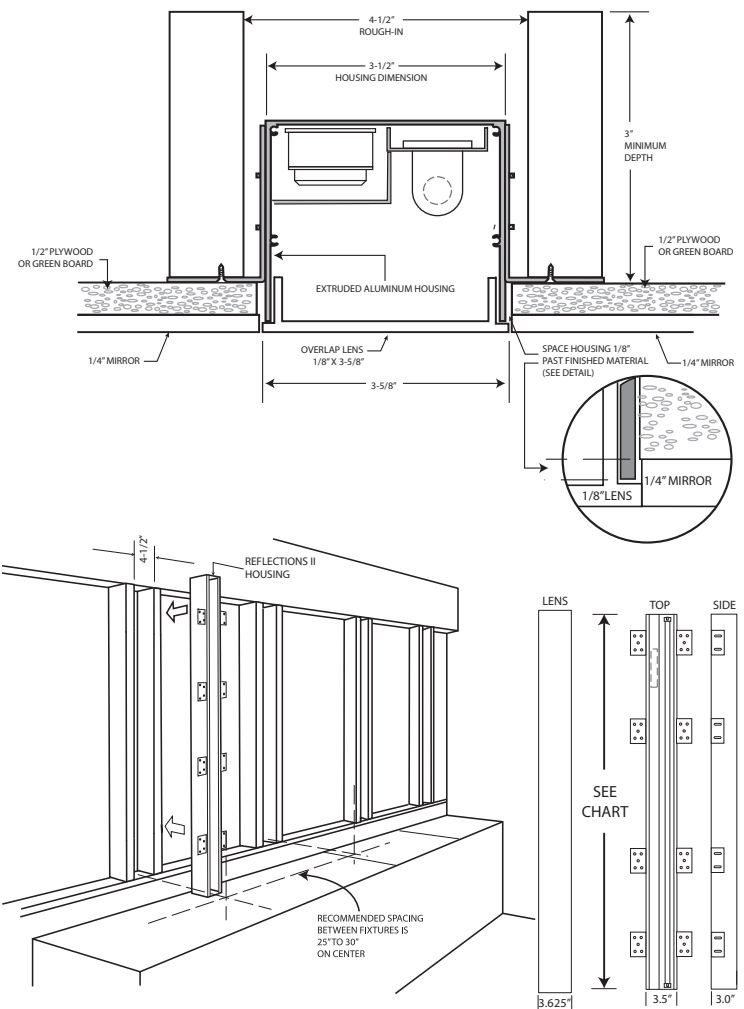

#### Housing Dimensions:

3.50"W x 3"D

Length: See Chart

#### Options:

**Voltage:** 120 volts standard, 240 and 277V optional.

**Note: Optimal spacing is 25" - 30" on center.**

**NOTE: This fixture is NON-IC. If fixture is installed in an insulated space, installation must be held back 3" from contact with fixture. Please check your local electrical and building codes.**

#### Optimal Lengths

Housing	Lens
23.875"	24.0"
35.875"	36.0"
46.5"	46.75"
47.875"	48.0"
63.875"	64.0"
75.875"	76.0"
87.875"	88.0"
95.875"	96.0"

Consult [www.dreamscapelighting.com](http://www.dreamscapelighting.com) for the latest fixture specification.

To Form a Catalog Number:	Prefix	Series	Fixture Length	Ballast	Lens Style	Lens	Color Temp.	Mounting	Bracket	Switch	Voltage
	DL	111	36	HO	OL	HTW-B	3000	CM	M-1	S	120
Which Specifies:	DL	(11000) Lamp (1)	36 See other lengths in chart above left	HO High Output Ballast STD Standard Ballast	OL Overlap	HTW-B High Trans. Semi Gloss White HTW-SB High Trans. Satin White	3000K 3500K 4100K	CM Ceiling Mount WM Wall Mount	M-1 Short Bracket	S Switch DIM- (for dimming) Specify U - Universal (std. lamps only) (0-10V) or H - Lutron Highlume (std. or HO lamps)	120V 240V 277V