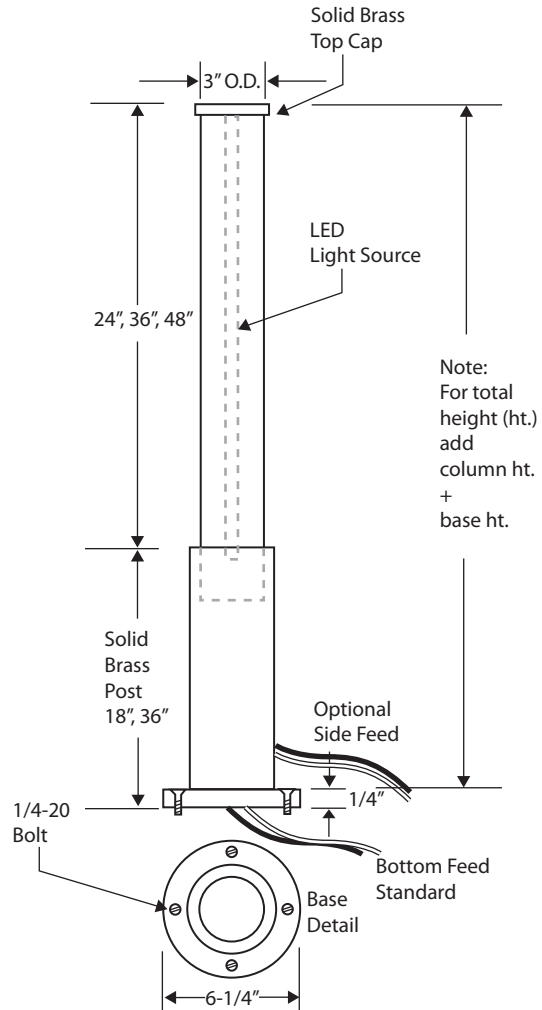

Project:

ILLUME IONIC SPECIFICATION SHEET

LED COLUMN LUMINAIRE WITH WHITE ACRYLIC DIFFUSER AND BRASS BASE
SURFACE MOUNT OR FREE STANDING

Date:

Type:

Cat. No: DLED-49+ _____ + _____ + _____ + _____

Fixture Description:

A 24", 36" or 48" illuminated LED column that emits low maintenance LED light through a diffuser of white acrylic. The diffuser sits atop a solid brass post and base that measures 18" or 36" tall. The LED light source is available in a variety of Kelvin temperatures, and in RGB.

Features:

Diffuser: 3" O.D. white acrylic

Lamping: LED - 2.5 watts per ft. Available color temperatures are 2700K, 3100K and RGB. Light source is enclosed inside of a wet location light tube.

Voltage: 24V AC/DC

Base, Post and Top Cap Construction:

Solid brass.

Base and Cap Finishes:

1. Verdè, 2. Satin Nickel,
3. Copper Bronze, 4. White*,
5. Ancient Bronze, 6. Brass Bronze,
7. Custom, 8. Copper Plate,
9. Ancient Verdè, 10. Grey Bronze, 11. Rust Brown*,
12. Black*, 13. Pewter.

* powder coat

NOTE: RGB requires additional controls to operate.
50,000 hour LED lamp life.

2 year warranty. Wet location okay.

WARNING: Solid state transformers may not be compatible with our LED products.

Recommended power supplies: Use either approved magnetic transformers or approved LED electronic drivers.