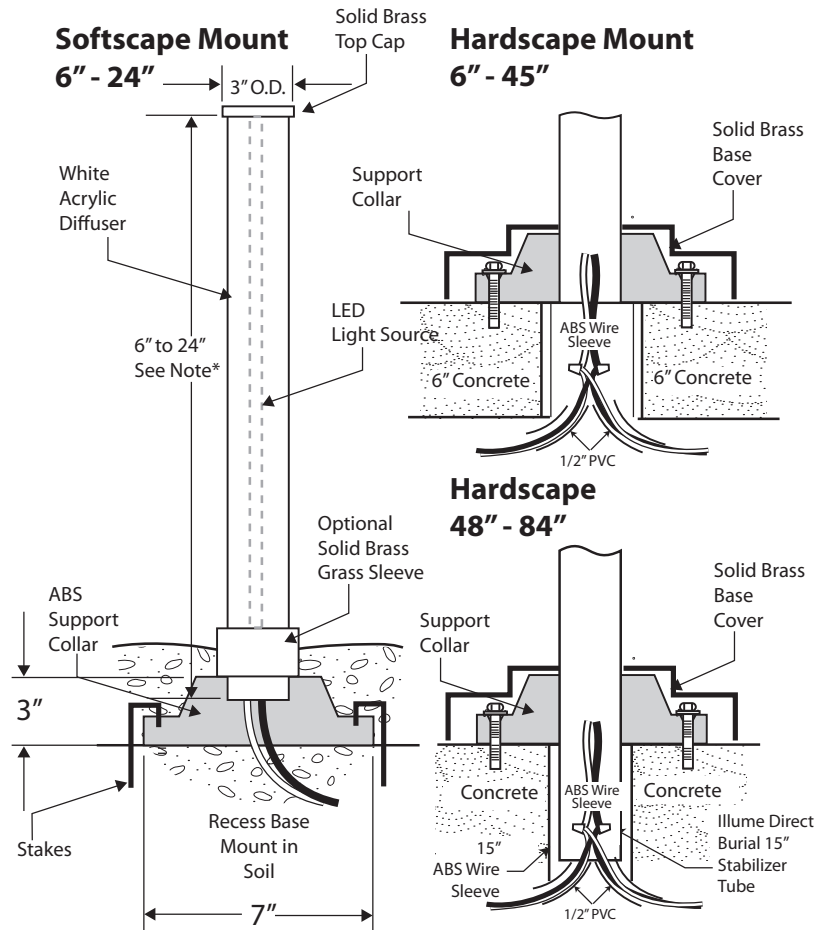

Project:

ILLUME CLASSIC SPECIFICATION SHEET

Date:

LED COLUMN LUMINAIRE WITH WHITE ACRYLIC DIFFUSER
SURFACE OR RECESSED BASE MOUNT

Type:

Cat. No: **DLED-47+** + + +

Fixture Description:

6" to 84" illuminated LED column that emits low maintenance saving LED light through a diffuser column of white acrylic. Recessed or surface base mounting. Available in a variety of Kelvin temperatures.

Features:

Diffuser: White acrylic. 3" O.D.
Lamping: LED - 2.5 watts per ft. Available color temperatures are 2700K, 3000K and RGB. Wet location light source is enclosed inside a white extruded tube.

Voltage: 24V AC

* powder coat

**NOTE: 50,000 hour LED lamp life.
3 year warranty.**

LED Light Source encased inside a wet location light tube.

ORDERING EXAMPLE

Item No.	Length in Inches	Color Temp.	Options	Finish Top Cap and Base Cover
DLED-47	36 (actual 36.5")	2700	BC	1
	6", 9", 12", 15"	2700K	BC = Base Cover	(see
	18", 21", 24", 27"	3000K	GS = Grass Sleeve	finishes
	30", 33", 36", 39"		ST = Support Stakes	above)
	42", 45", 48", 51"		(set of 3)	
	54", 57", 60", 63"			
	66", 69", 72", 75"			
	78", 81", 84"			

***NOTE:**
6" - 45": Base Mount Support Collar Only
48" - 84": Base Mount with 15" Direct Burial Extension