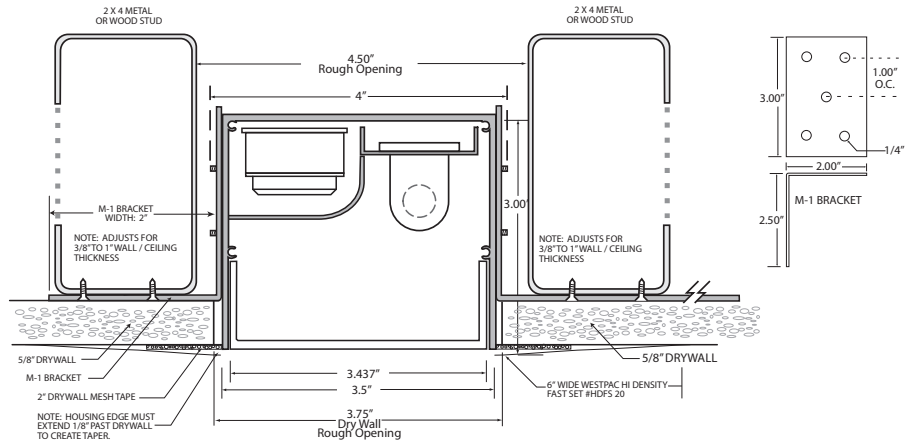

Housing Dimensions:

3.50"W x 3"D
Length: See Optimal Dimension Design Guide for fixture lengths.

Labels:

ETL Listed Damp Location - Conforms to UL1598, Certified Canada CSA 22.2

Patent:

Design Patent No. 473,670S
US Patent No. US 6,616,309 B2

Options:

Voltage: 120 volts standard, 240 and 277V optional.

L Brackets: Add suffix "M-1" or "MOD".

"MOD" = modified bracket (consult factory).

Please enter name of ballast

Prefix	Series	Fixture Length	Ballast	Lens	Color Temp.	Mounting	Drywall Thickness	Bracket	Switch	Voltage
DL	91	36	HO	S	3000	CM	1/2"	M-1	S	120
DL	91	Fixture Length in inches.	HO	S	3000	CM	1/2"	M-1	S	120
	(1 lamp)	See optimal lamp chart above right.	High Output	Semi-Gloss	3500	Ceiling Mount	5/8"	Short Bracket	Switch	240
			Standard Ballast	Satin	4100	Wall Mount		MOD	For dimming specify:	277
								Modified Bracket	U	
									Universal (0-10V)	
									H	
									Lutron Highlume	
									CB*	
									Custom Ballast	

Ordering Example: **DL-91-36-HO-B-3000-CM-1/2"-M-1-S-120**

*Custom Ballast (please enter mfg. and type): _____

NOTE: This fixture is NON-IC. If fixture is installed in an insulated space, installation must be held back 3" from contact with fixture. Please check your local electrical and building codes. Consult www.dreamscapelighting.com for the latest fixture

OPTIMAL LAMP CHART

3' Lamps

No. of Lamps	Optimal Length
1	36"
2	64"
3	94"
4	125"
5	156"
6	187"
7	218"
8	249"
9	280"
10	311"

4' Lamps

No. of Lamps	Optimal Length
1	46-1/2"
2	88"
3	129"
4	170"
5	211"
6	252"
7	293"
8	334"
9	375"
10	416"