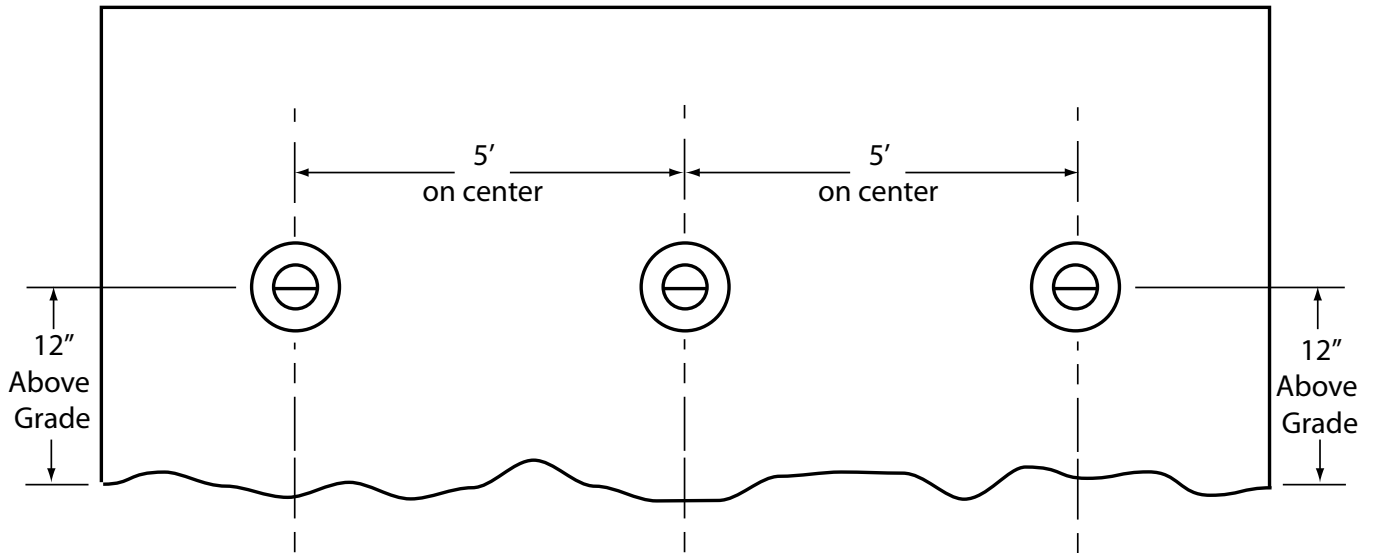

Moonshadow Layout Page

Light Distribution for 20W MR-16 Lamp

Type:	
Project:	
Date:	

FRONT VIEW

TOP VIEW